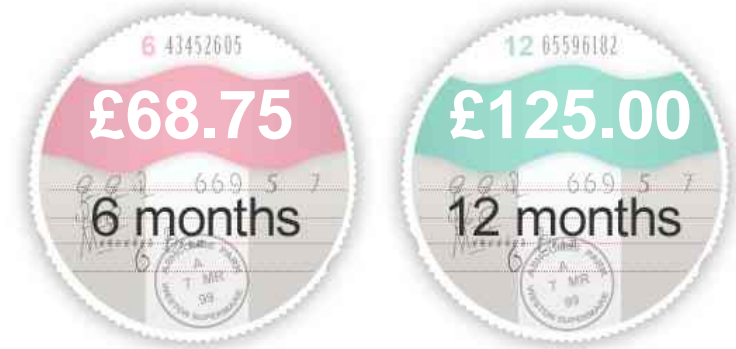

Insurance & Security

Insurance Group
(1-20)

Security

Immobiliser

Road Tax