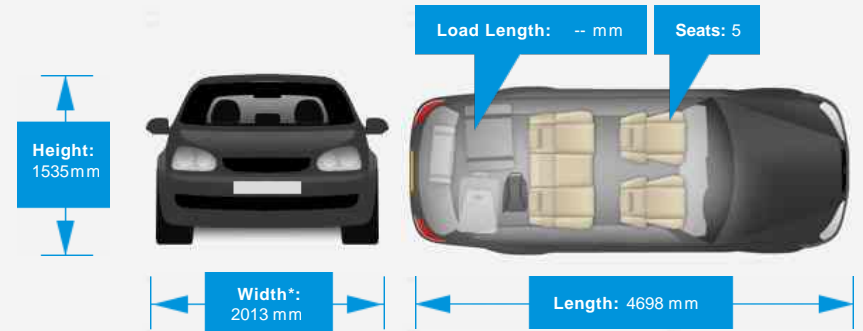

Weights & Measures