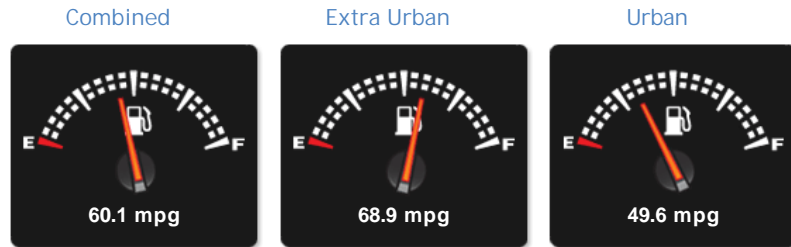

Fuel Economy