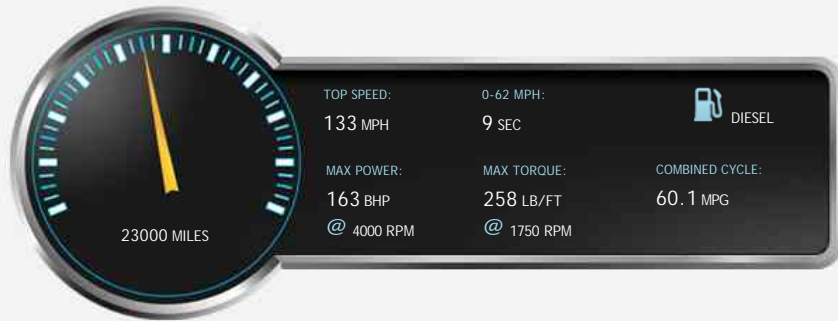

Performance & Engine