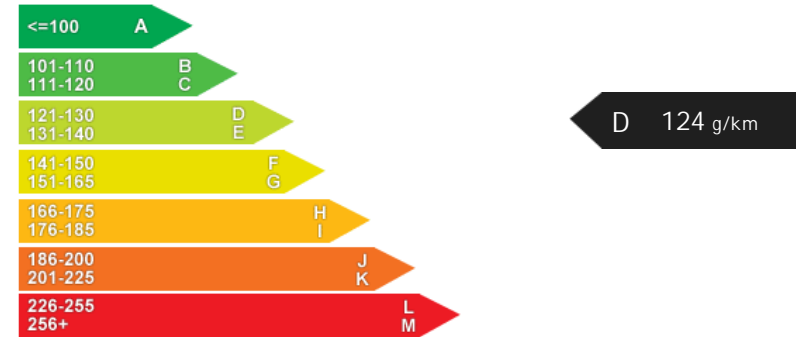

Running Costs

CO₂ emission figure (g/km)

VED band and CO₂