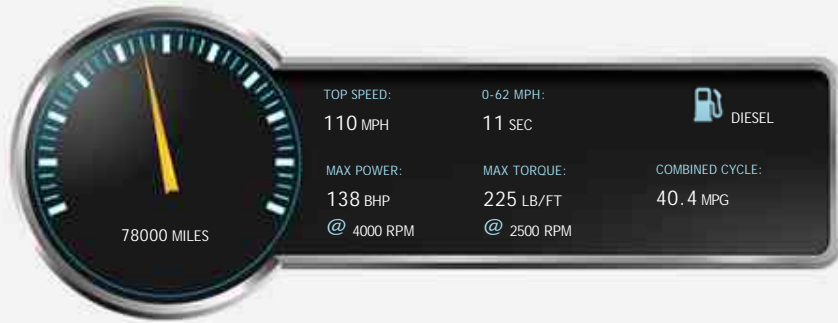

Performance & Engine