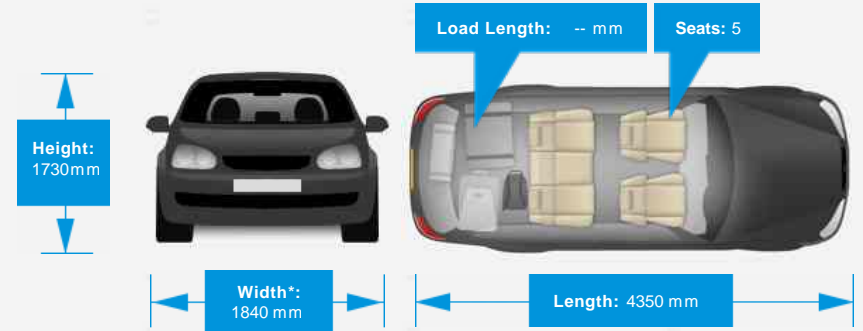

Performance & Engine

Engine: 4 Cylinders
In Line, 1991 Cc,
Turbo Charged,
DOHC

Driven Wheels: Front

Gears: 6

Weights & Measures

Doors: 5

*Including mirrors

Safety