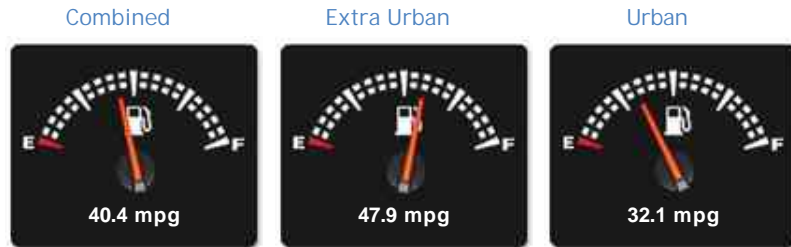

Fuel Economy

Running Costs