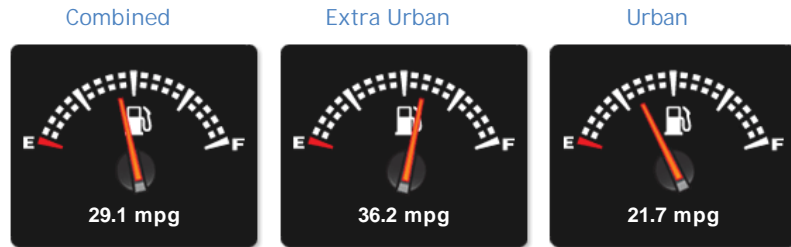

Fuel Economy

Running Costs