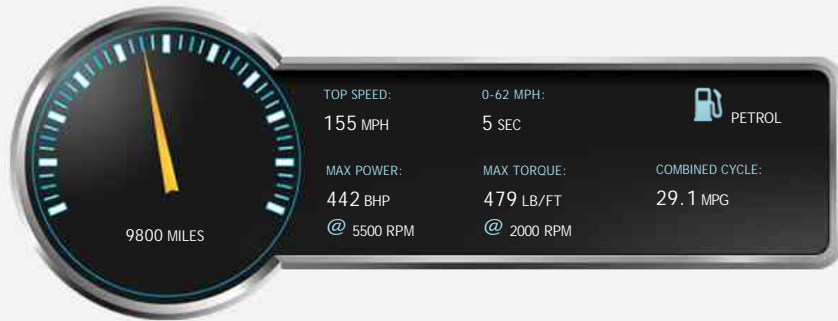

BMW X5 XDRIVE50I M SPORT

£42,950

General Info

Engine:	4.4 Petrol Automatic
Price:	£42,950
Body Type:	5 Dr Estate
Owners:	2
Mileage:	9,800
Reg Date:	November 2017 (67)
Colour:	Black Sapphire Metallic

Vehicle Features

Not Specified

Vehicle Description

*Black Sapphire Metallic Paint, Smoke White Merino Leather BMW Individual, Maintenance Pack to 28th November 2020, Piano Black BMW Individual, 21" 599M Double-SPoke Light Alloy Wheels, Towbar - Electrically Folding, Comfort Access, Soft-Close Doors, Front Seat Ventilation, Comfort Front Seats, Lumbar Support - Driver and Front Passenger, High-Beam Assistant, Surround-View, Park Assist, Concierge Service, Apple CarPlay Preparation, Online Entertainment, Enhanced Bluetooth with Wireless Charge, Anthracite Alcantara Headlining, M Sport Plus Package, Cold Weather Package.*

## Performance & Engine

**Driven Wheels:** All -

Permanent

**Gears:** 8