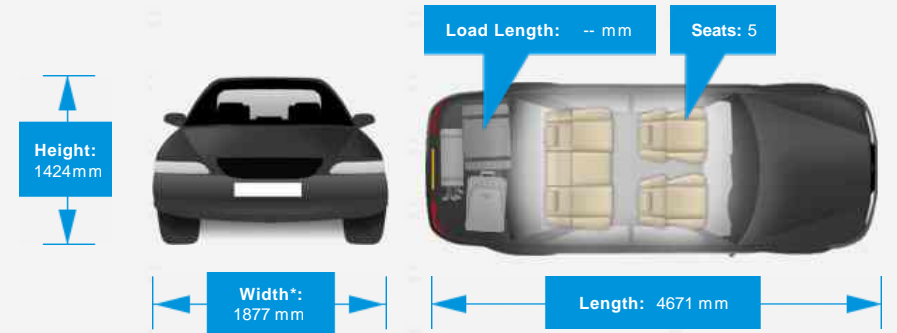

Weights & Measures