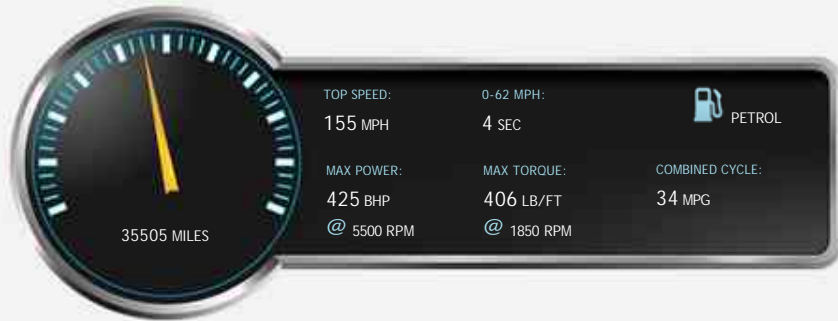

Performance & Engine