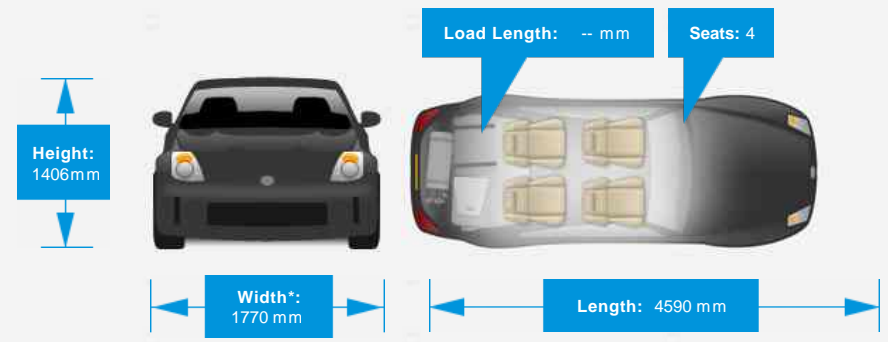

Weights & Measures