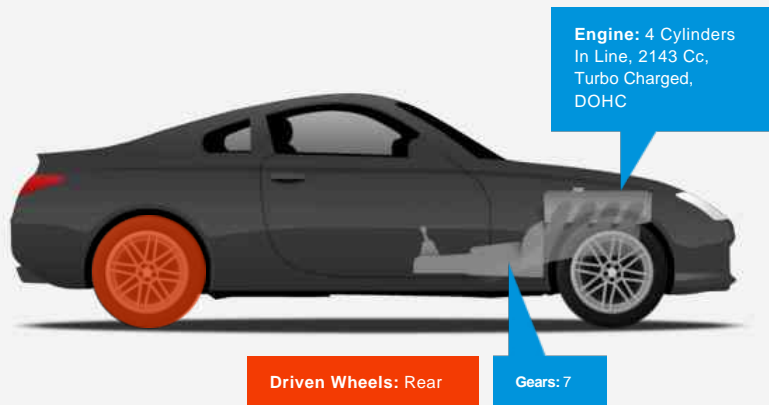

Performance & Engine