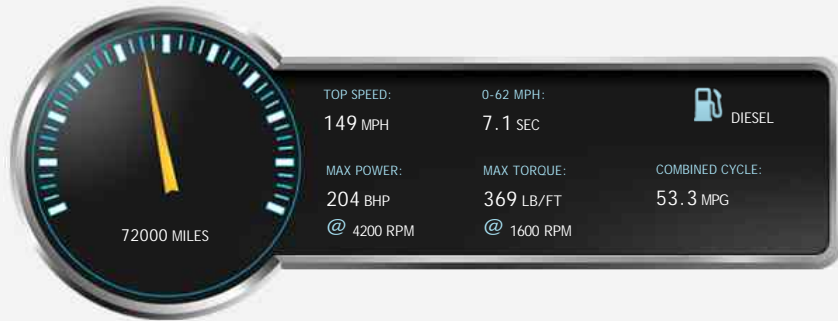

Performance & Engine