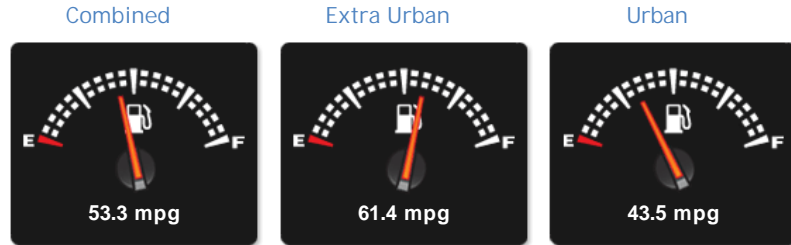

Mercedes C Class C250 C Class CDI BlueEFFICIENCY AMG Sport 7G-Tronic Plus 2dr (Map Pilot)

General Info

Engine:	2.1 Diesel Automatic
Price:	£9,490
Body Type:	2 Dr Coupe
Owners:	2
Mileage:	72,000
Reg Date:	September 2012 (62)
Colour:	Silver

*Including mirrors

Safety

NCAP Adult Rating:	★★★★★★
NCAP Child Rating:	★★★★★★
NCAP Pedestrian Rating:	★★★★★★
NCAP Safety Assist:	No Data
NCAP Overall Rating:	★★★★★★

Fuel Economy

Running Costs

CO₂ emission figure (g/km)