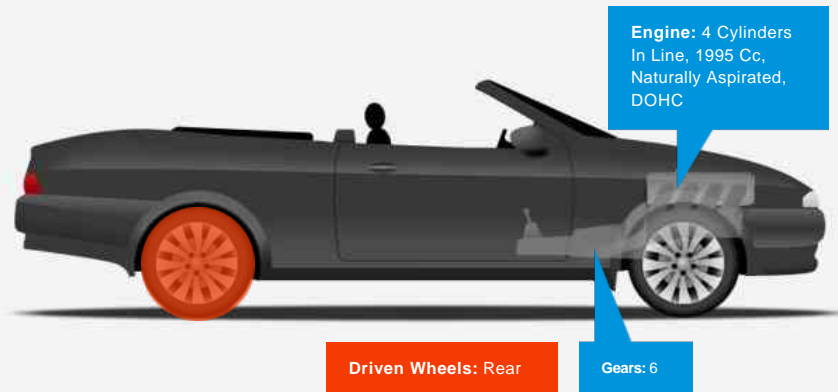

Performance & Engine