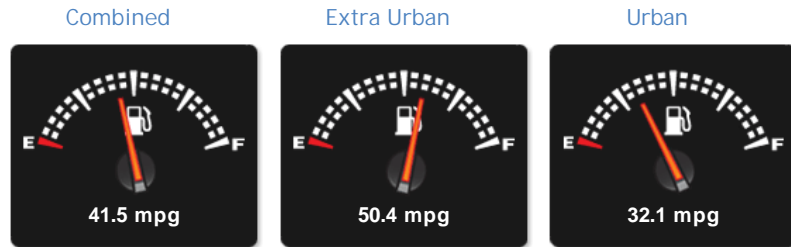

Fuel Economy

Running Costs