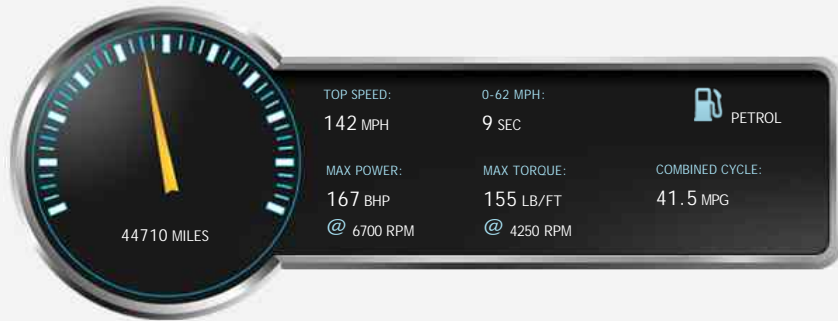

Performance & Engine