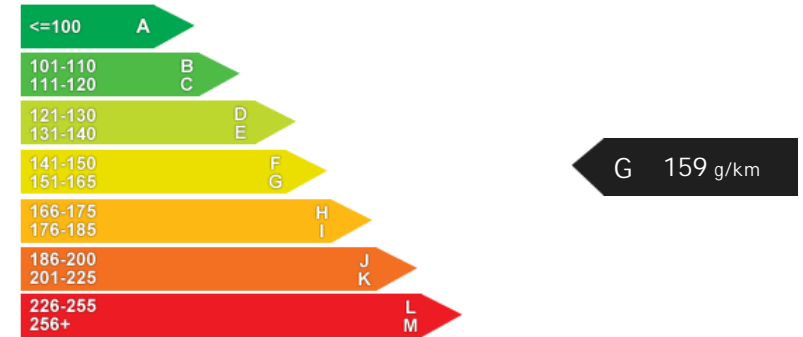

NCAP Overall Rating: No Data

Fuel Economy

Running Costs

CO₂ emission figure (g/km)

VED band and CO₂

Insurance & Security

Road Tax

Insurance Group
(1-20)