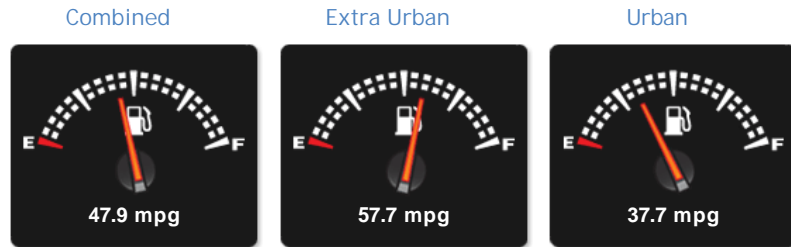

Fuel Economy

Running Costs