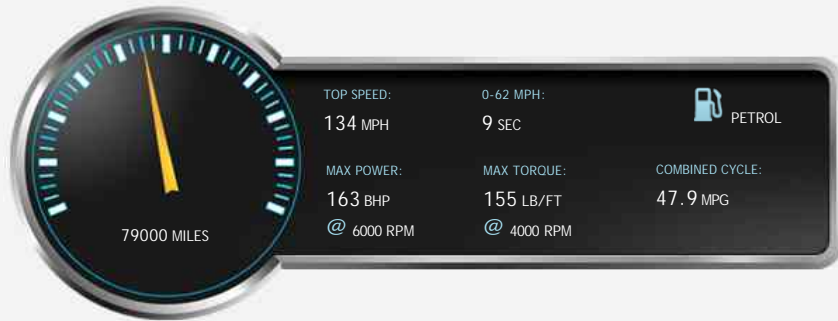

Performance & Engine