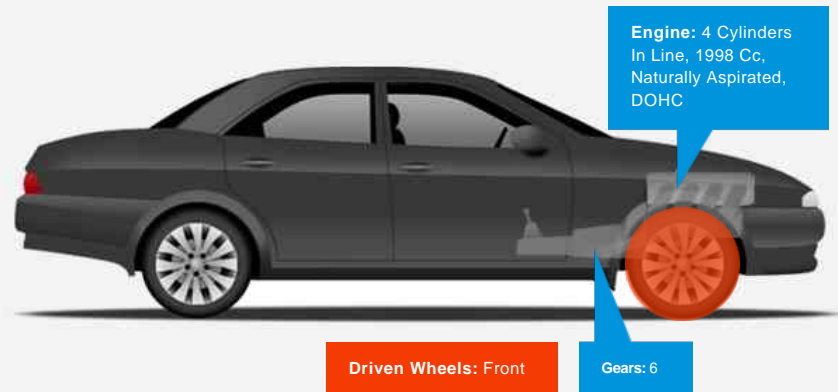

Performance & Engine