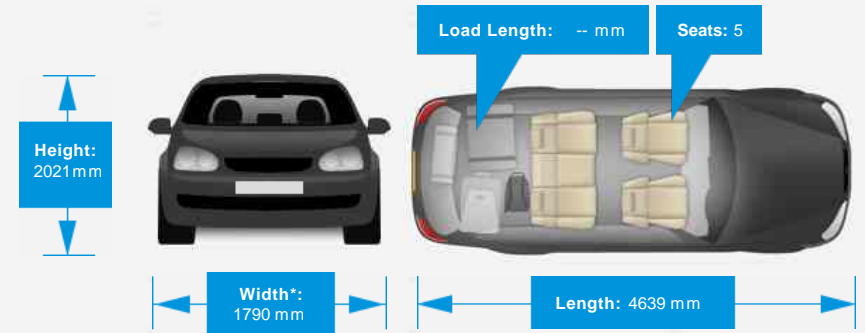

Weights & Measures