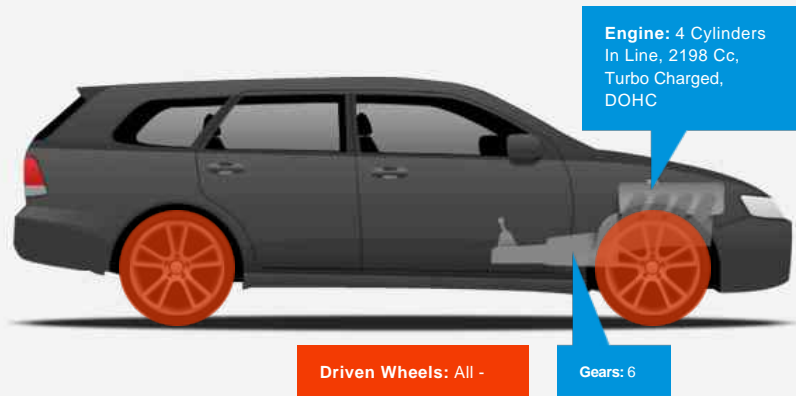

Performance & Engine