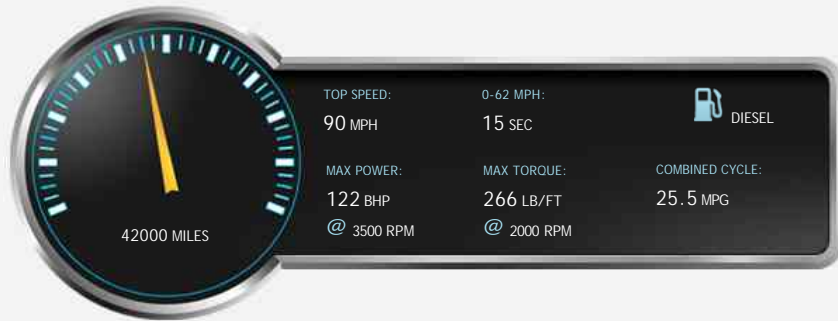

Performance & Engine