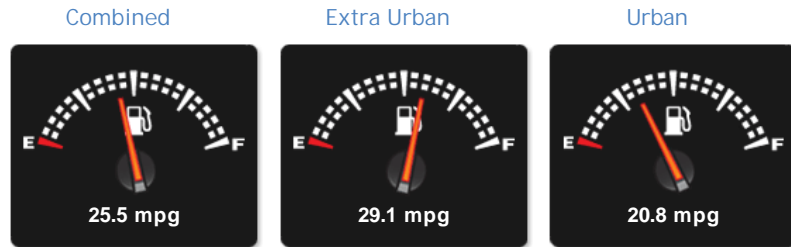

Fuel Economy

Running Costs