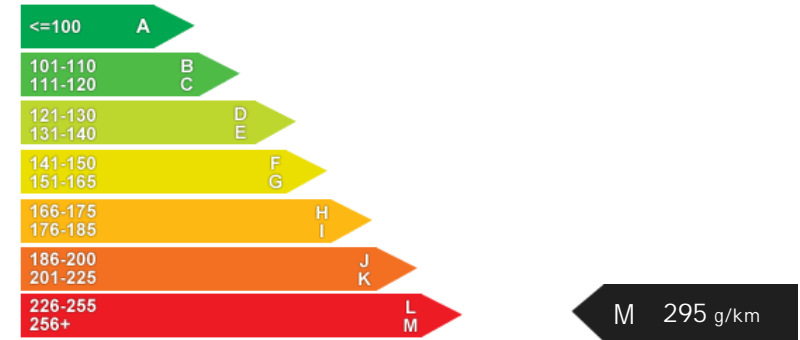

Land Rover Defender 110 Turbo Diesel

£22,495

General Info

Engine:	2.2 Diesel Manual
Price:	£22,495
Body Type:	5 Dr Estate
Owners:	2
Mileage:	42,000
Reg Date:	January 2012 (61)
Colour:	White with Grey

Vehicle Features

NCAP Overall Rating: No Data

Fuel Economy

Running Costs

CO₂ emission figure (g/km)

VED band and CO₂

Insurance & Security

Road Tax

Insurance Group
(1-20)