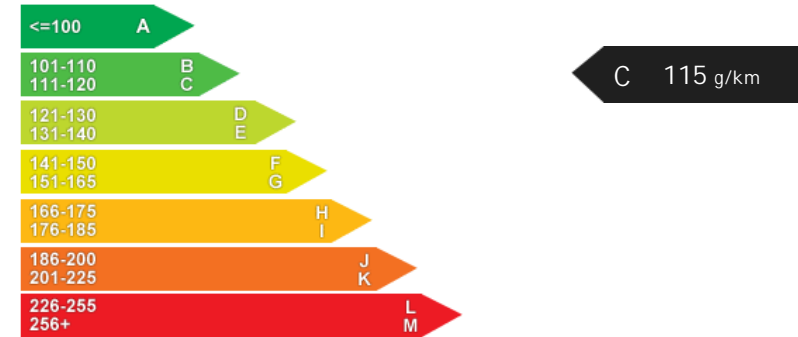

NCAP Adult Rating: No Data
NCAP Child Rating: No Data
NCAP Pedestrian Rating: No Data
NCAP Safety Assist: No Data
NCAP Overall Rating: No Data

Fuel Economy

Running Costs

CO₂ emission figure (g/km)

VED band and CO₂