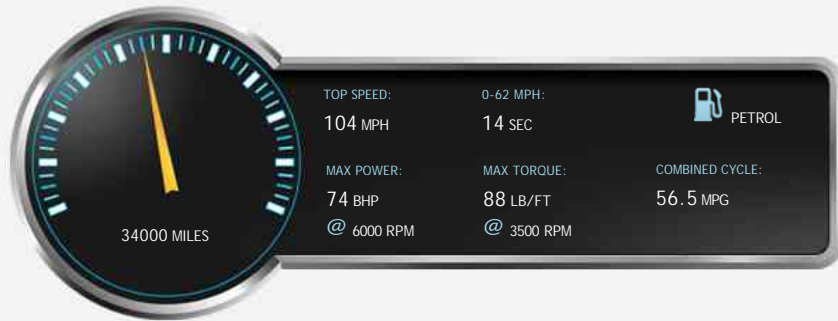

Vehicle Description

£30 ROAD TAX. MoT 03-2020. Service history, price to include a pre delivery inspection.

We have up to 50 cars in stock. Our cars are all Experian Autocheck Clear and valeted to the very highest standards. As an AA dealer, all of our cars are offered with 12 months free AA breakdown cover and warranty options from 3 months to 3 years. Driver, Driver+ and our new 'Superior' warranty which also covers wear and tear. We can arrange a suitable finance package for you, (subject to status), debit cards & bank transfers are also accepted. We are open 7 days a week excluding bank holidays. If you are viewing this on a 3rd party website, please visit our own website www.criteriacars.co.uk for more pictures and technical information. DONT FORGET TO ASK ABOUT OUR 12 MONTHS FREE AA BREAKDOWN COVER

Performance & Engine

Engine: 4 Cylinders
In Line, 1349 Cc,
Naturally Aspirated,
DOHC

Driven Wheels: Front

Gears: 5

Weights & Measures

Doors: 5

*Including mirrors

Safety