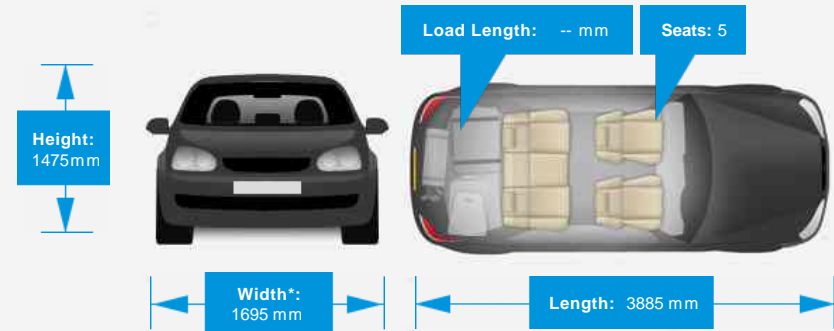

Performance & Engine

Engine: 4 Cylinders
In Line, 1349 Cc,
Naturally Aspirated,
DOHC

Driven Wheels: Front

Gears: 5

Weights & Measures

Doors: 5

*Including mirrors

Safety