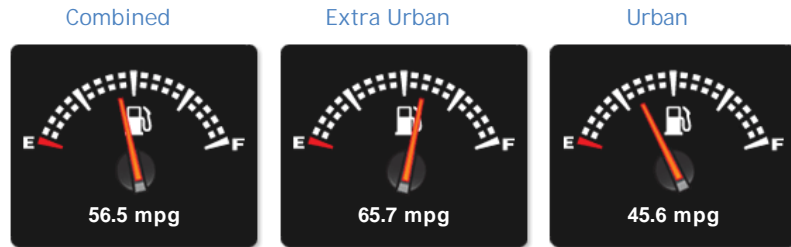

Fuel Economy

Running Costs