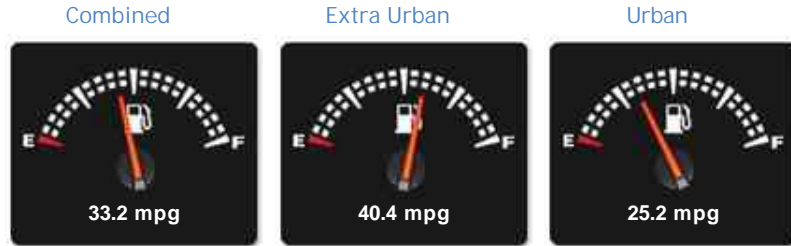

Fuel Economy

Running Costs