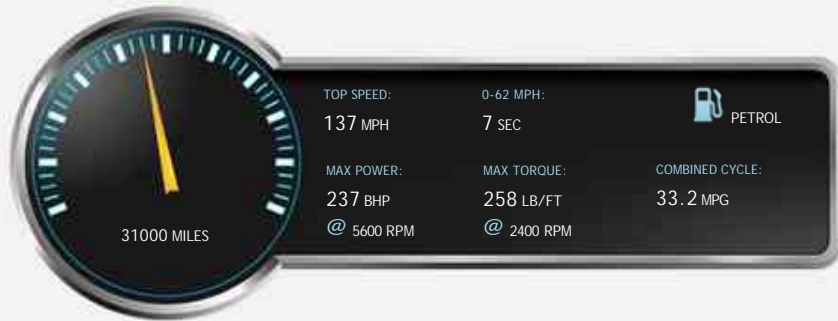

Performance & Engine