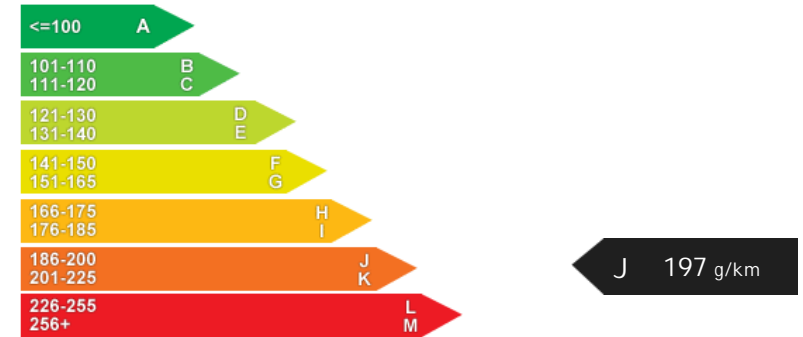

Performance & Engine

Driven Wheels: All -

Permanent

Gears: 6

Weights & Measures

Doors: 5

*Including mirrors

Safety

NCAP Adult Rating: No Data
NCAP Child Rating: No Data
NCAP Pedestrian Rating: No Data
NCAP Safety Assist: No Data
NCAP Overall Rating: No Data

Fuel Economy

Running Costs

CO₂ emission figure (g/km)

VED band and CO₂