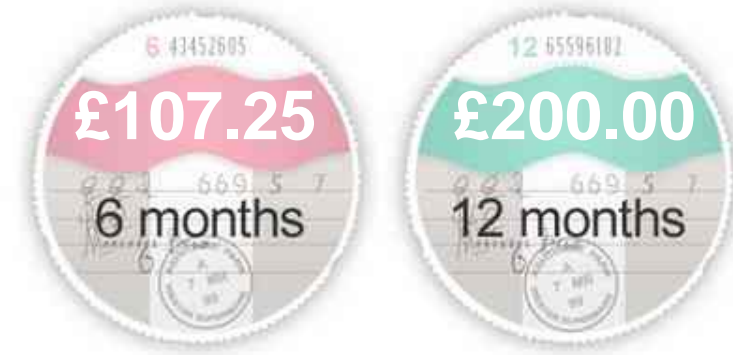

Insurance & Security

Road Tax

Insurance Group
(1-20)

Security

Immobiliser