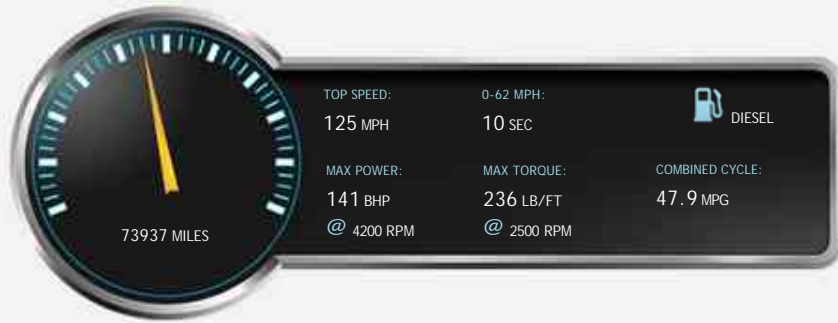

Performance & Engine