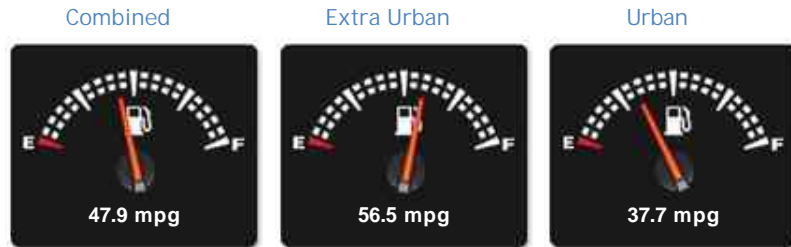

Fuel Economy

Running Costs