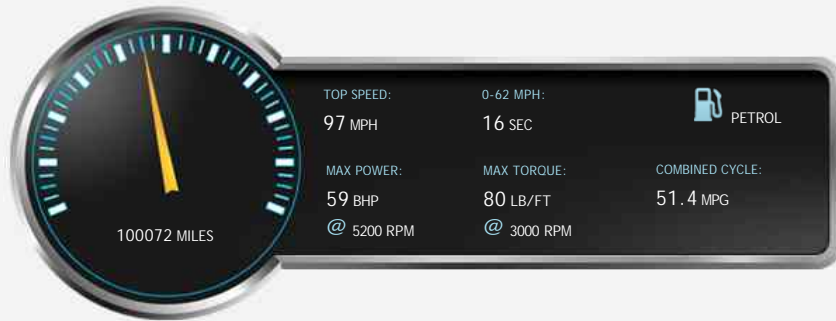

### General Info

Engine:	1.2 Petrol Manual
Price:	Sold
Body Type:	5 Dr Hatchback
Owners:	3
Mileage:	100,072
Reg Date:	December 2012 (62)
Colour:	

## Performance & Engine

Engine: 3 Cylinders  
In Line, 1198 Cc,  
Naturally Aspirated,  
DOHC

Driven Wheels: Front

Gears: 5