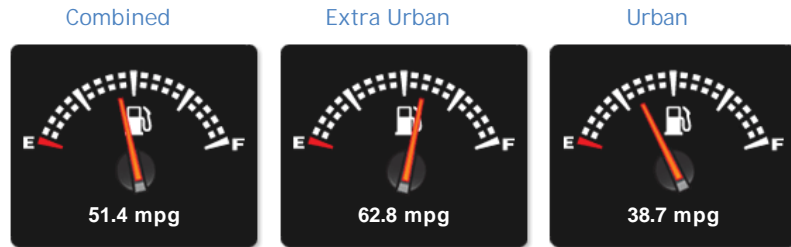

Fuel Economy