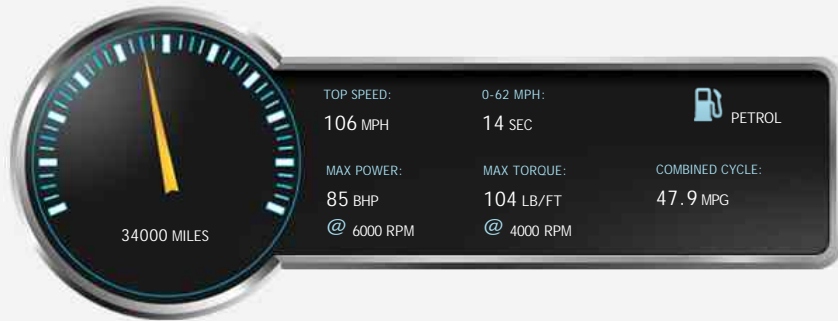

### General Info

Engine:	1.6 Petrol Manual
Price:	Sold
Body Type:	5 Dr Hatchback
Owners:	1
Mileage:	34,000
Reg Date:	August 2015 (15)
Colour:	Blue

## Performance & Engine

Driven Wheels: Front

Gears: 5