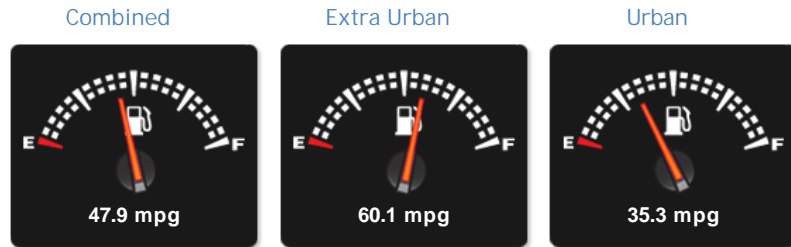

Fuel Economy

Running Costs