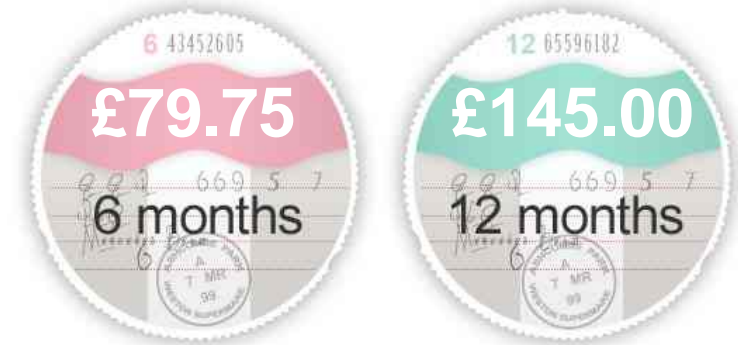

### General Info

Engine:	1.6 Petrol Manual
Price:	Sold
Body Type:	5 Dr Hatchback
Owners:	1
Mileage:	34,000
Reg Date:	August 2015 (15)
Colour:	Blue

ONE OWNER FROM NEW. MoT 08-2020. Service history, price to include a pre delivery inspection.

We have up to 50 cars in stock. Our cars are all Experian Autocheck Clear and valeted to the very highest standards. As an AA dealer, all of our cars are offered with 12 months free AA breakdown cover and warranty options from 3 months to 3 years. Driver, Driver+ and our new 'Superior' warranty which also covers wear and tear. We can arrange a suitable finance package for you, (subject to status), debit cards & bank transfers are also accepted. We are open 7 days a week excluding bank holidays. If you are

## Insurance & Security

Road Tax

Insurance Group  
(1-20)

Security

Immobiliser

Euro Status