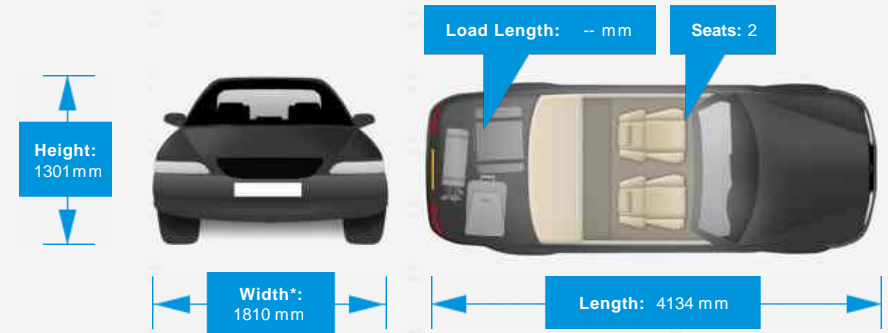

Weights & Measures