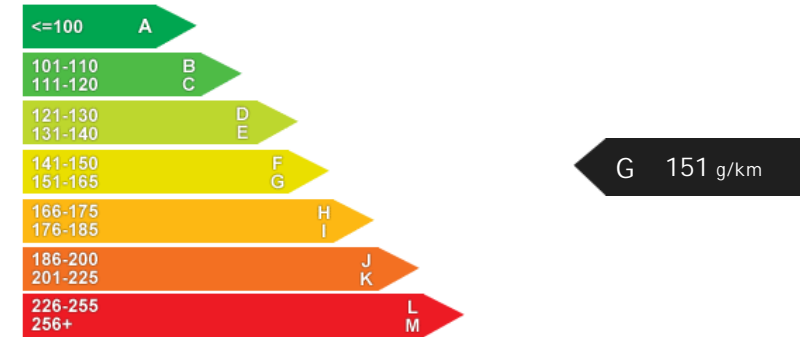

CO₂ emission figure (g/km)

VED band and CO₂