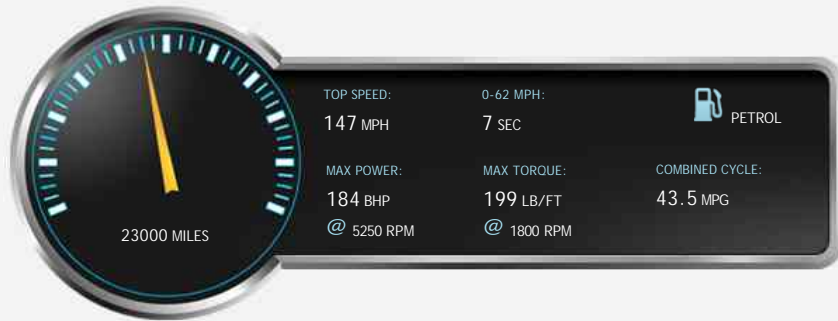

Performance & Engine