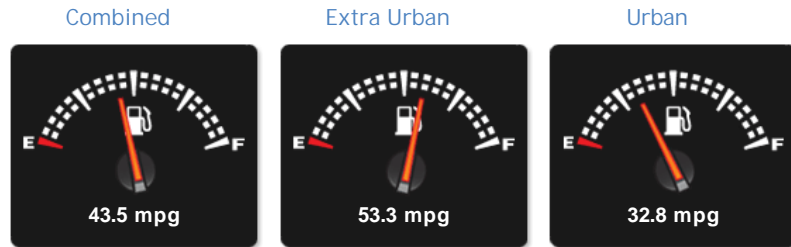

Fuel Economy

Running Costs