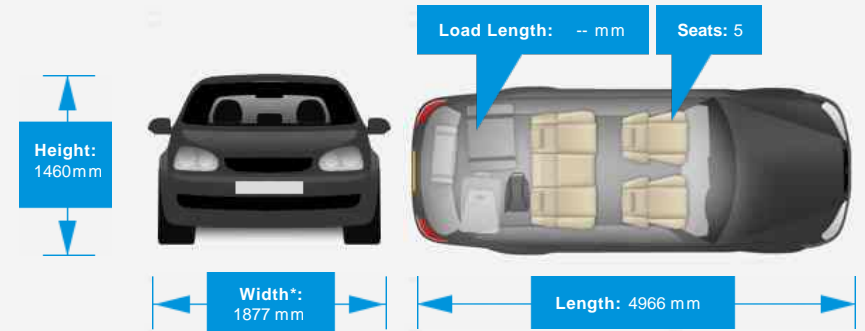

Weights & Measures