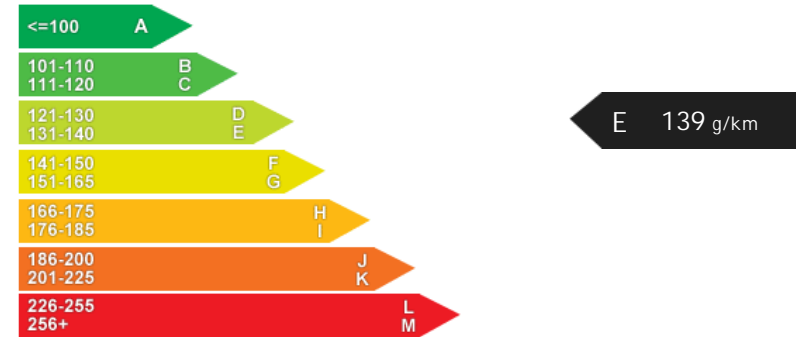

CO₂ emission figure (g/km)

VED band and CO₂