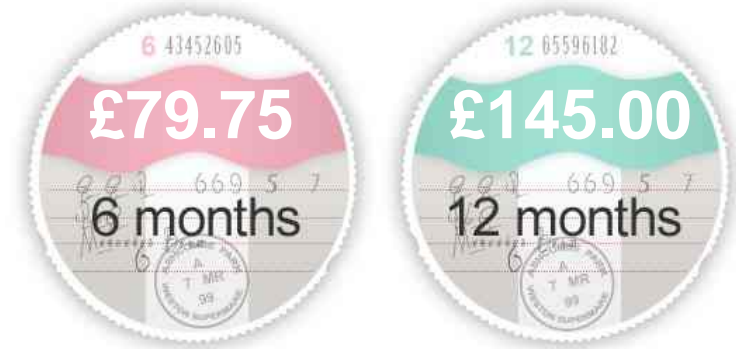

Insurance & Security

Road Tax

Insurance Group
(1-20)

Security

Immobiliser