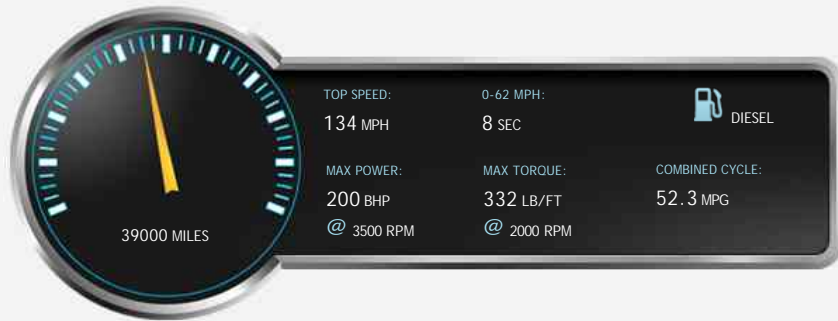

Performance & Engine