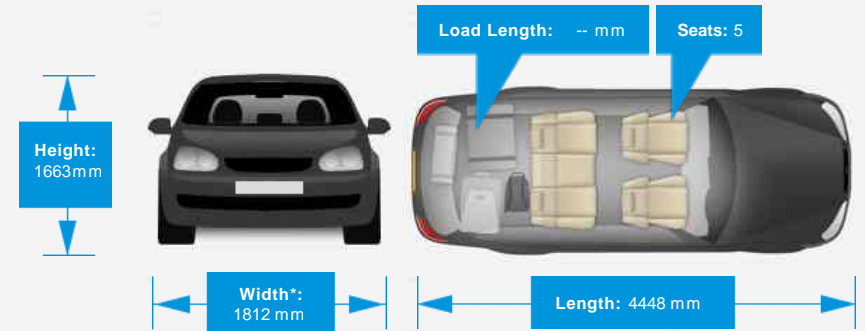

Weights & Measures