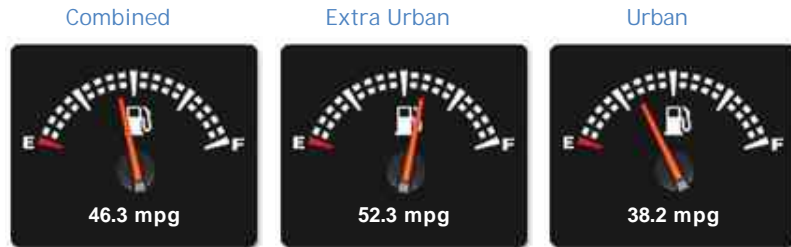

Fuel Economy

Running Costs