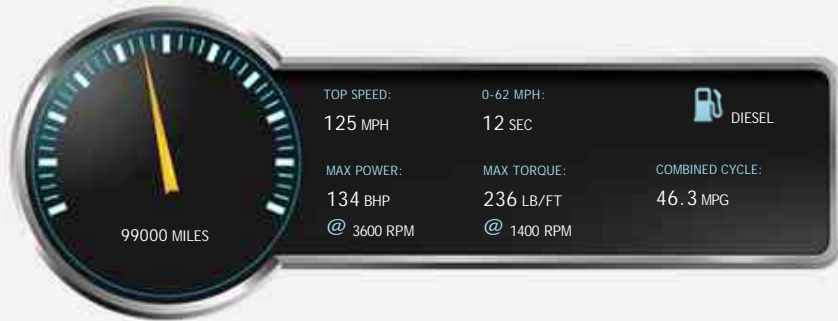

Performance & Engine