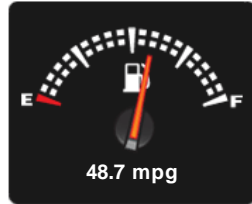

## General Info

Engine:	2.0 Diesel Manual
Price:	£39,990
Body Type:	5 Dr B Class Mhome
Owners:	1
Mileage:	66,000
Reg Date:	March 2016 (16)
Colour:	CANDY WHITE

## Running Costs

CO<sub>2</sub> emission figure (g/km)

VED band and CO<sub>2</sub>

Combined

Extra Urban

Urban

No Data