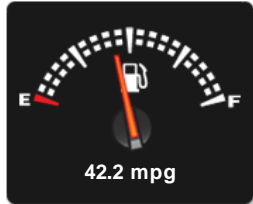

## General Info

Engine:	2.0 Diesel Manual
Price:	£39,990
Body Type:	5 Dr B Class Mhome
Owners:	1
Mileage:	66,000
Reg Date:	March 2016 (16)
Colour:	CANDY WHITE

## Vehicle Description

*BUILD No. 198* INTRODUCING STATUS 1 CAMPER CONVERSIONS STUNNING VW T5 SWB 102PS CANDY WHITE TRENDLINE 4 BERTH CAMPERVAN WITH POPTOP, STATUS 1 FULL STYLING PACKAGE, 20" RF104 FLOWFORM ALLOYS FINISHED IN GREY, FULLY ADJUSTABLE COILOVER SUSPENSION PACKAGE, BLACK SPORTLINE SIDE BARS, FRONT SPORTLINE T6 BUMPER SPOILER, GLOSS BLACK SPORTLINE SPLITTER ADD ON, REAR BARN DOOR SPOILER, RED STREAMER STRIP AND NIGHT HEATER VW APPROVED VEHICLE CAMPERVAN SPECIFICATION:::FACTORY COLOUR CODED+CRUISE CONTROL+PARK ASSIST+BLUETOOTH PHONE AND MUSIC STREAMING+FRONT CAPTAIN SEAT WITH ARM RESTS AND DOUBLE FRONT PASSENGER SWIVEL PLEASE VISIT OUR WEBSITE: STATUS 1 AUTOMOTIVE FOR FULL DETAILS AND FURTHER VEHICLES HIGH END STATUS 1 CAMPER CONVERSION CONSISTING OF:::STATUS 1'S NEW STYLE HONEYCOMB BESPOKE MANUFACTURED AUTOMOTIVE LEATHER PACKAGE+BLACK PERFORATED LEATHER WITH WHITE STITCHED SEATS WITH CONTASTING LIGHT GREY CURVED ACCENTS HEAD REST

## Running Costs

CO<sub>2</sub> emission figure (g/km)

VED band and CO<sub>2</sub>

Combined

Extra Urban

Urban

No Data