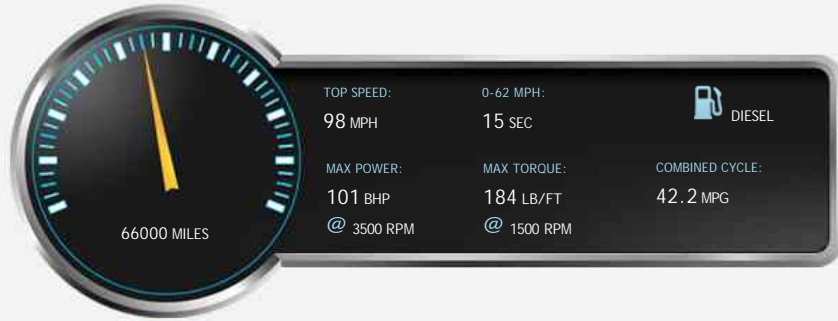

## General Info

Engine:	2.0 Diesel Manual
Price:	£39,990
Body Type:	5 Dr B Class Mhome
Owners:	1
Mileage:	66,000
Reg Date:	March 2016 (16)
Colour:	CANDY WHITE

## Vehicle Description

*BUILD No. 198* INTRODUCING STATUS 1 CAMPER CONVERSIONS STUNNING VW T5 SWB 102PS CANDY WHITE TRENDLINE 4 BERTH CAMPERVAN WITH POPTOP, STATUS 1 FULL STYLING PACKAGE, 20" RF104 FLOWFORM ALLOYS FINISHED IN GREY, FULLY ADJUSTABLE COILOVER SUSPENSION PACKAGE, BLACK SPORTLINE SIDE BARS, FRONT SPORTLINE T6 BUMPER SPOILER, GLOSS BLACK SPORTLINE SPLITTER ADD ON, REAR BARN DOOR SPOILER, RED STREAMER STRIP AND NIGHT HEATER VW APPROVED VEHICLE CAMPERVAN SPECIFICATION:::FACTORY COLOUR CODED+CRUISE CONTROL+PARK ASSIST+BLUETOOTH PHONE AND MUSIC STREAMING+FRONT CAPTAIN SEAT WITH ARM RESTS AND DOUBLE FRONT PASSENGER SWIVEL PLEASE VISIT OUR WEBSITE: STATUS 1 AUTOMOTIVE FOR FULL DETAILS AND FURTHER VEHICLES HIGH END STATUS 1 CAMPER CONVERSION CONSISTING OF:::STATUS 1'S NEW STYLE HONEYCOMB BESPOKE MANUFACTURED AUTOMOTIVE LEATHER PACKAGE+BLACK PERFORATED LEATHER WITH WHITE STITCHED SEATS WITH CONTASTING LIGHT GREY CURVED ACCENTS HEAD REST

## Performance & Engine

Technical Data  
Fuel Type: Diesel  
Drive Type: Front-wheel drive  
Wheels: 18  
Engines: 4  
Cylinders: In-Line  
1968 CC  
Turbo  
Charged  
DOHC