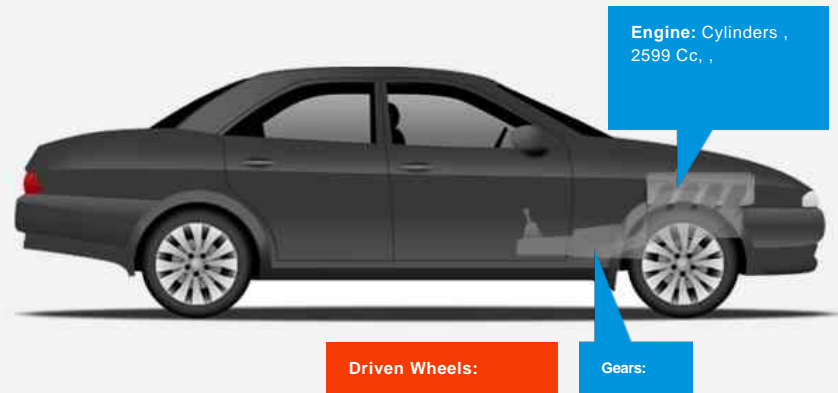

Performance & Engine