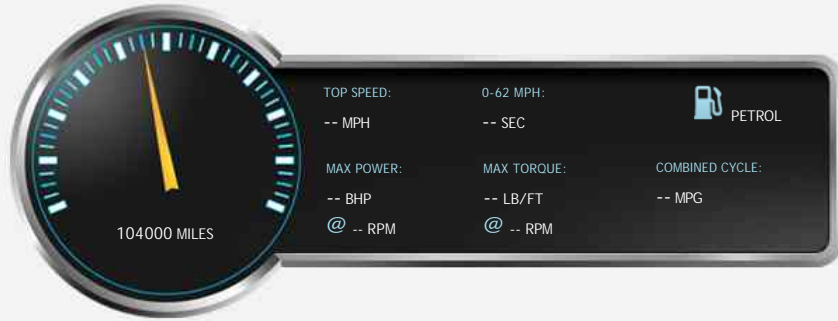

Performance & Engine