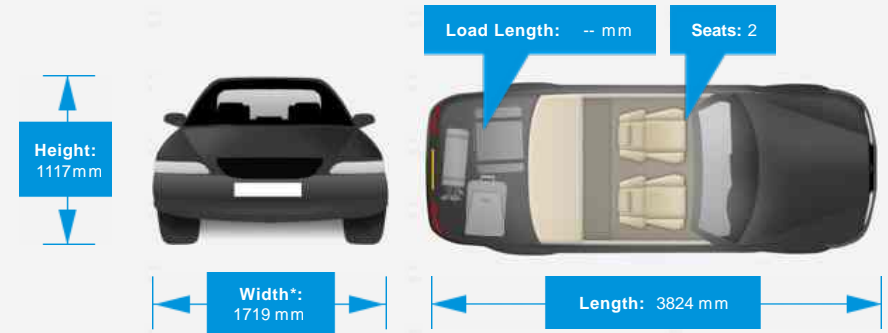

Weights & Measures