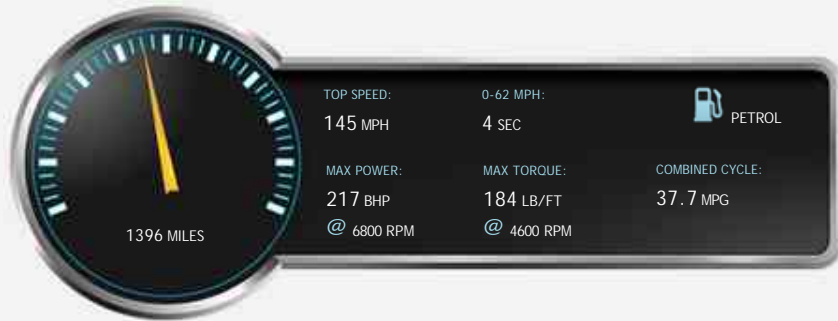

Performance & Engine