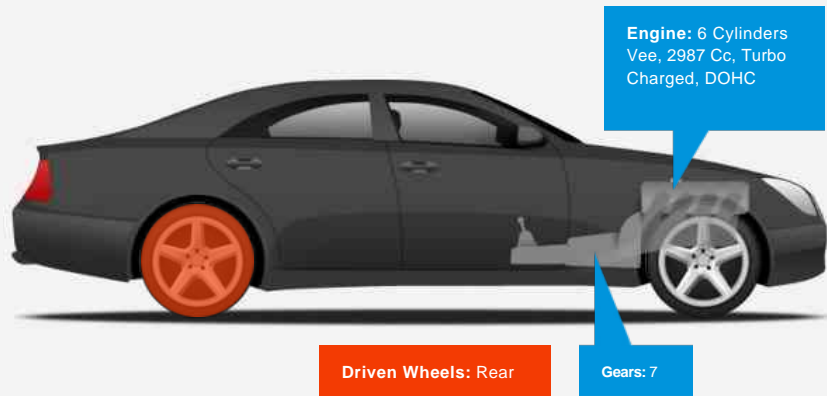

Performance & Engine