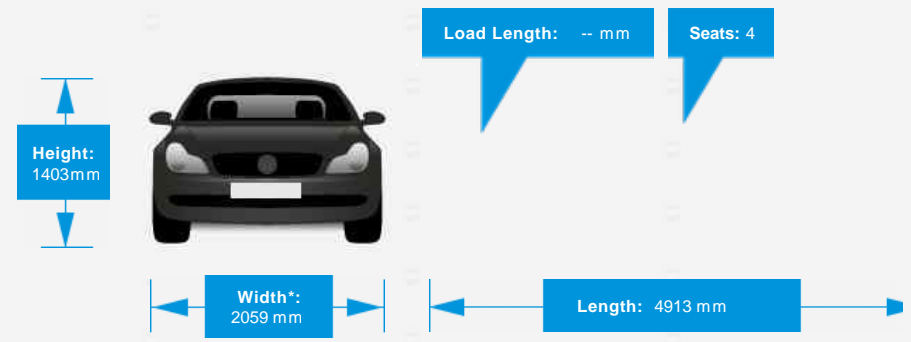

Summit Cars, Tadworth, Surrey

Tel: 01737 844644 - Web: www.summitcars.co.uk

Opening Hours: Mon - Sat 09am - 5:30pm | Sun 11am - 2pm BY APPOINTMENT

Performance & Engine

Weights & Measures

*Including mirrors