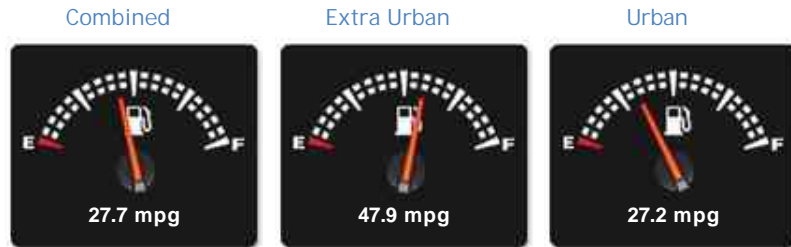

Fuel Economy

Running Costs