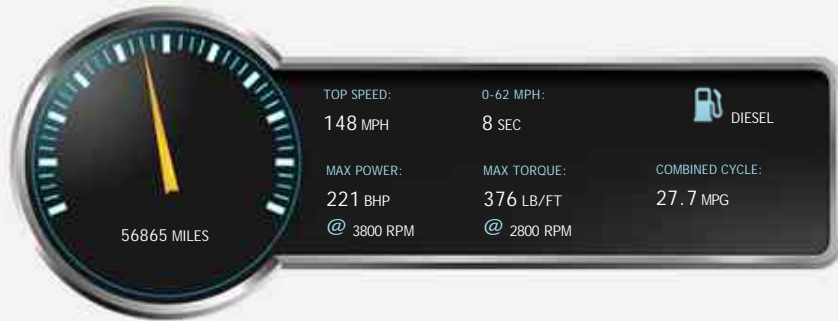

Performance & Engine