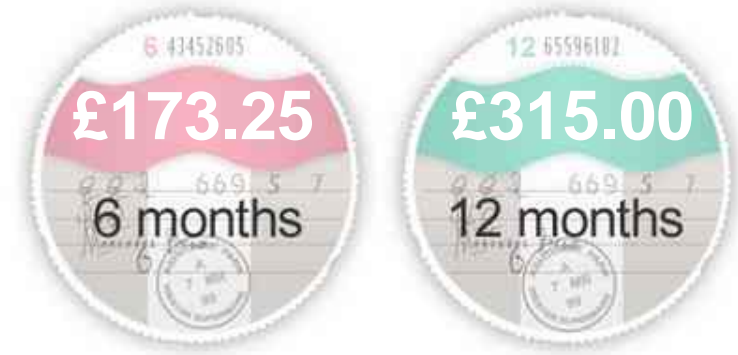

Mercedes CLS Class CLS320 CDI CLS320 CDI

£7,885

General Info

Engine:	3.0 Diesel Automatic
Price:	£7,885
Body Type:	4 Dr Coupe
Owners:	3
Mileage:	56,865
Reg Date:	March 2009 (09)
Colour:	blue

Vehicle Features

Insurance & Security

Road Tax

Insurance Group
(1-20)

Security

Immobiliser

Euro Status