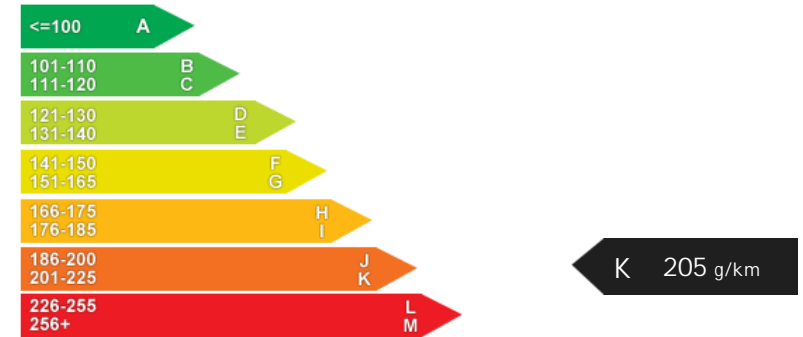

CO₂ emission figure (g/km)

VED band and CO₂