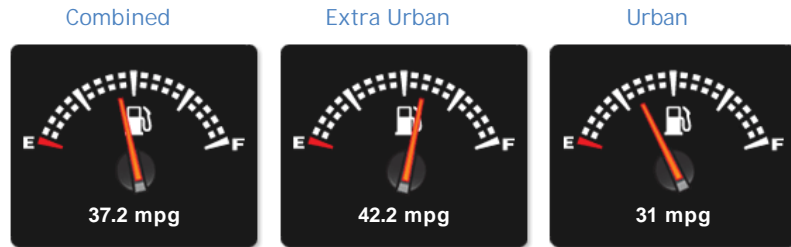

Fuel Economy

Running Costs