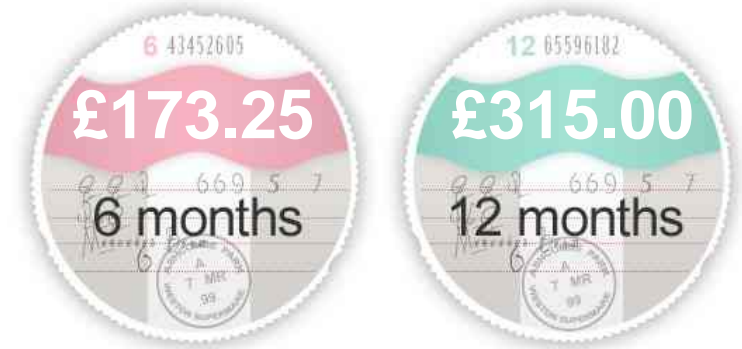

Insurance & Security

Road Tax

Insurance Group
(1-20)

Security

Immobiliser