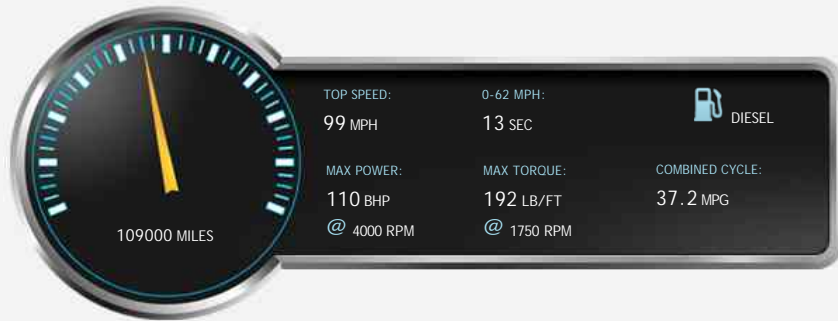

Performance & Engine