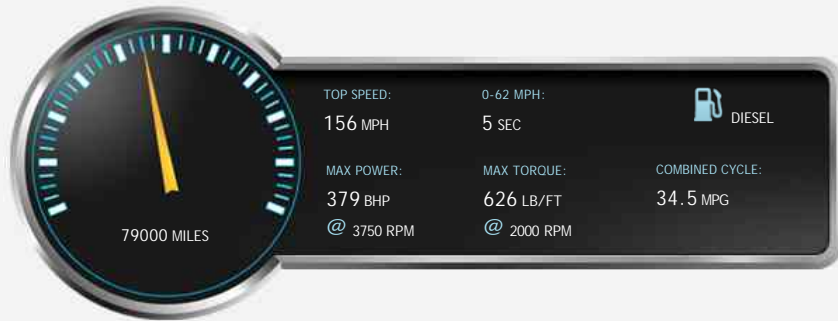

Performance & Engine