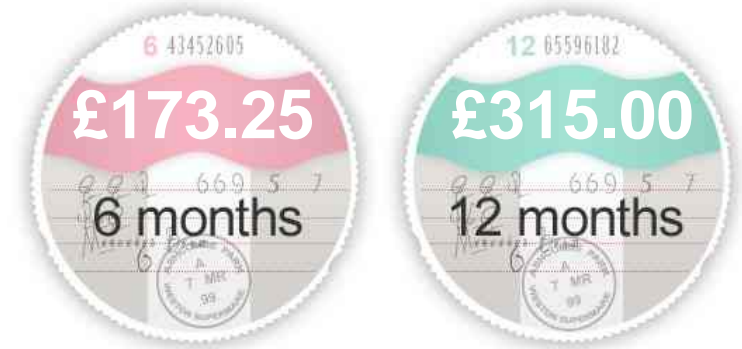

Porsche Cayenne D V8 S TIPTRONIC S

£33,490

General Info

Engine:	4.1 Diesel Automatic
Price:	£33,490
Body Type:	5 Dr Estate
Owners:	1
Mileage:	79,000
Reg Date:	September 2016 (66)
Colour:	Palladium Metallic

Insurance & Security

Road Tax

Insurance Group
(1-20)

Security

Immobiliser

Euro Status