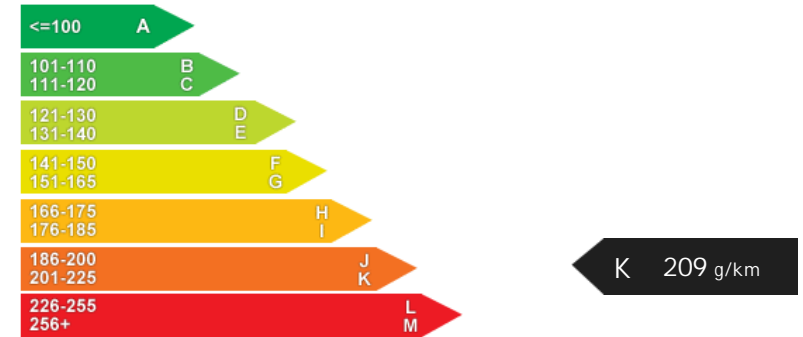

NCAP Adult Rating: No Data
NCAP Child Rating: No Data
NCAP Pedestrian Rating: No Data
NCAP Safety Assist: No Data
NCAP Overall Rating: No Data

Fuel Economy

Running Costs

CO₂ emission figure (g/km)

VED band and CO₂