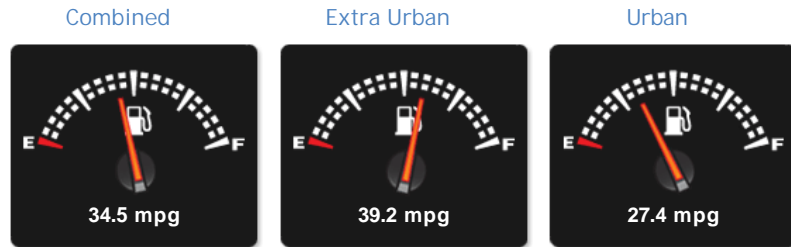

Fuel Economy

Running Costs