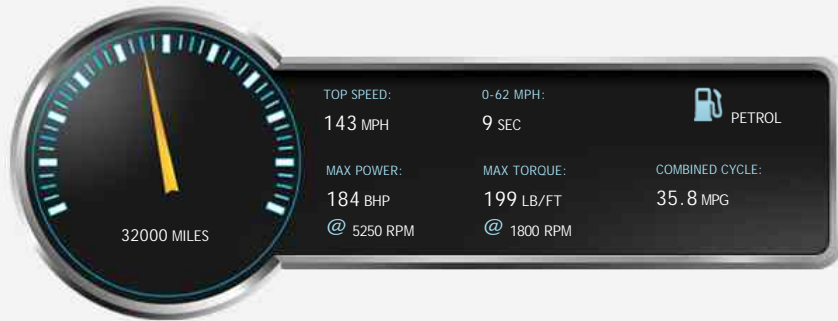

Performance & Engine