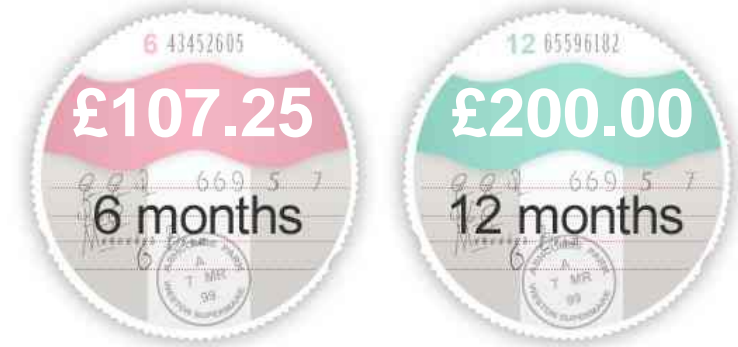

Insurance & Security

Road Tax

Insurance Group
(1-20)

Security

Immobiliser