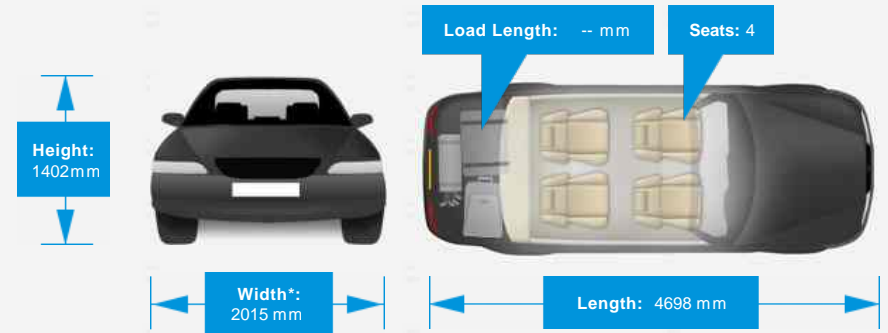

Weights & Measures