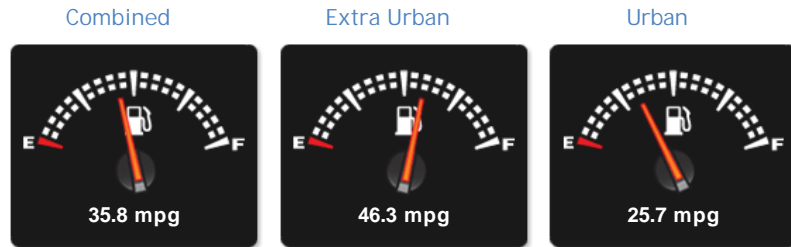

Fuel Economy

Running Costs