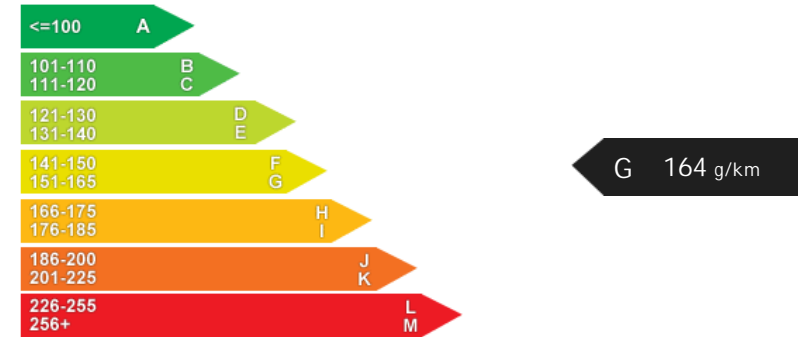

CO₂ emission figure (g/km)

VED band and CO₂