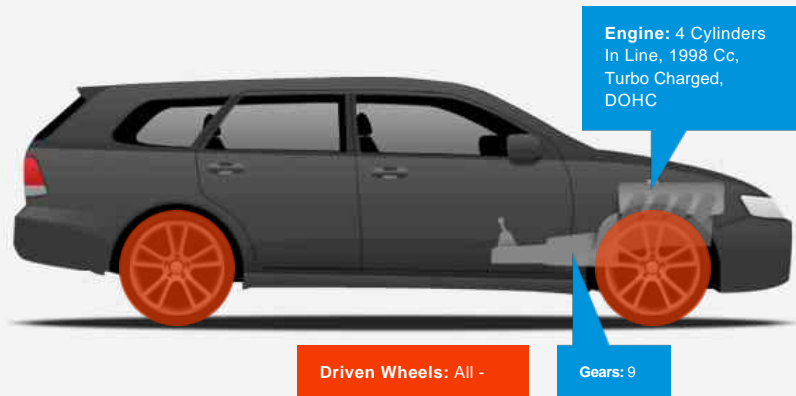

Land Rover Discovery Sport Si4 SE Tech 5 door

£28,995

General Info

Engine:	2.0 Petrol Automatic
Price:	£28,995
Body Type:	5 Dr Estate
Owners:	1
Mileage:	14,000
Reg Date:	June 2018 (18)
Colour:	Fuji White

Vehicle Features

- > 18" alloy wheels
- > 7 seats
- > Keyless Entry
- > Automatic lights
- > Cruise Control
- > Electric & Heated Door Mirrors
- > Front & Rear Electric Windows
- > Black half leather
- > Front Fog Lights
- > Air Conditioning
- > Bluetooth Preparation (Phone)
- > Daytime Running Lights
- > Folding rear seats

Vehicle Description

Remainder of 5 year service plan with Land Rover and has just been serviced.

Performance & Engine

Weights & Measures

*Including mirrors

Safety

NCAP Adult Rating:	★★★★★
NCAP Child Rating:	★★★★★
NCAP Pedestrian Rating:	★★★★★
NCAP Safety Assist:	★★★★★
NCAP Overall Rating:	★★★★★