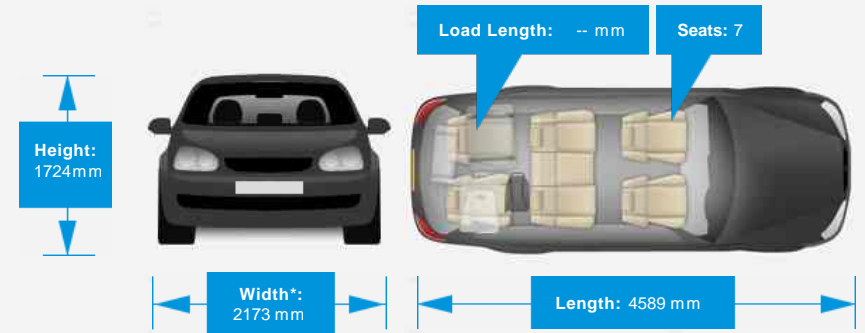

Vehicle Description

Remainder of 5 year service plan with Land Rover and has just been serviced.

Performance & Engine

Weights & Measures

*Including mirrors

Safety

NCAP Adult Rating:	★★★★★
NCAP Child Rating:	★★★★★
NCAP Pedestrian Rating:	★★★★★
NCAP Safety Assist:	★★★★★
NCAP Overall Rating:	★★★★★