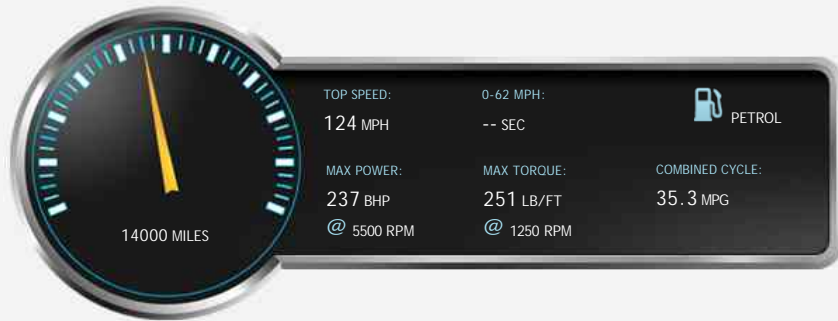

Land Rover Discovery Sport Si4 SE Tech 5 door

£28,995

General Info

Engine:	2.0 Petrol Automatic
Price:	£28,995
Body Type:	5 Dr Estate
Owners:	1
Mileage:	14,000
Reg Date:	June 2018 (18)
Colour:	Fuji White

Vehicle Description

Remainder of 5 year service plan with Land Rover and has just been serviced.

Performance & Engine

Weights & Measures

*Including mirrors

Safety

NCAP Adult Rating:	★★★★★
NCAP Child Rating:	★★★★★
NCAP Pedestrian Rating:	★★★★★
NCAP Safety Assist:	★★★★★
NCAP Overall Rating:	★★★★★