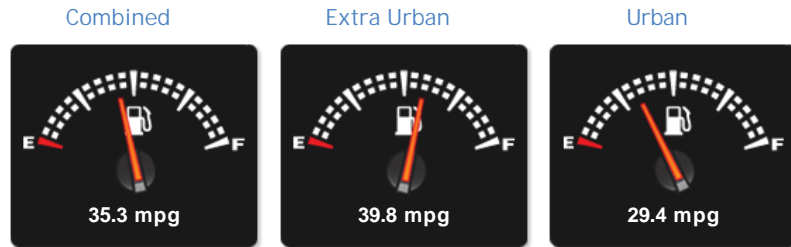

Land Rover Discovery Sport Si4 SE Tech 5 door

£28,995

General Info

Engine:	2.0 Petrol Automatic
Price:	£28,995
Body Type:	5 Dr Estate
Owners:	1
Mileage:	14,000
Reg Date:	June 2018 (18)
Colour:	Fuji White

Vehicle Description

Remainder of 5 year service plan with Land Rover and has just been serviced.

Performance & Engine

Weights & Measures

*Including mirrors

Safety

NCAP Adult Rating:	★★★★★
NCAP Child Rating:	★★★★★
NCAP Pedestrian Rating:	★★★★★
NCAP Safety Assist:	★★★★★
NCAP Overall Rating:	★★★★★

Fuel Economy

Running Costs

CO₂ emission figure (g/km)

Price/liter

Insurance & Security

Road Tax

Insurance Group
(1-50)

Security