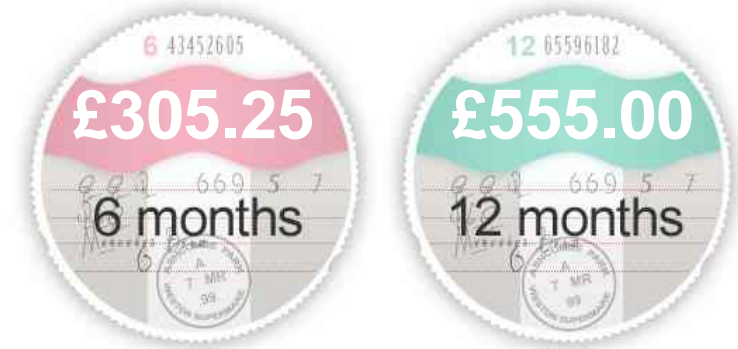

### General Info

Engine:	3.5 Petrol Automatic
Price:	Sold
Body Type:	2 Dr Convertible
Owners:	3
Mileage:	55,000
Reg Date:	May 2008 (08)
Colour:	

## Insurance & Security

Road Tax

Insurance Group  
(1-20)

Security

Immobiliser

Euro Status