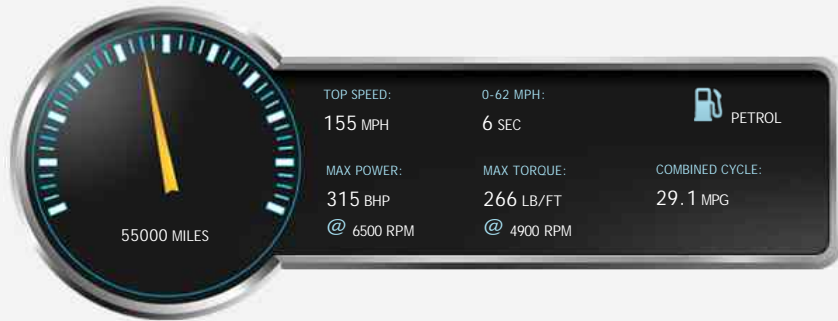

Performance & Engine