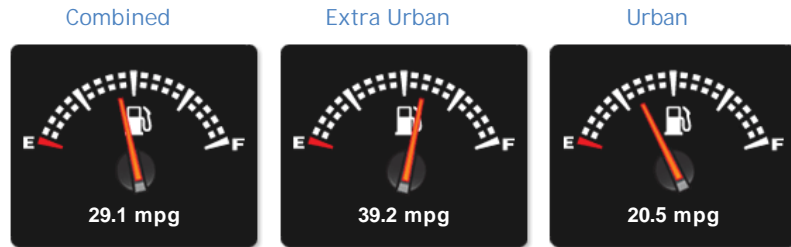

Fuel Economy

Running Costs