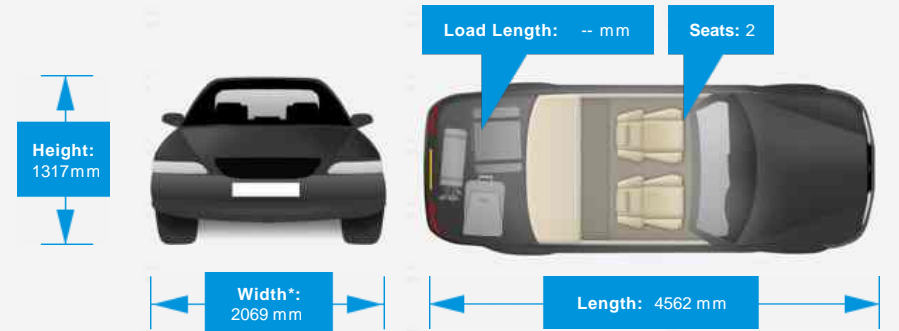

Weights & Measures