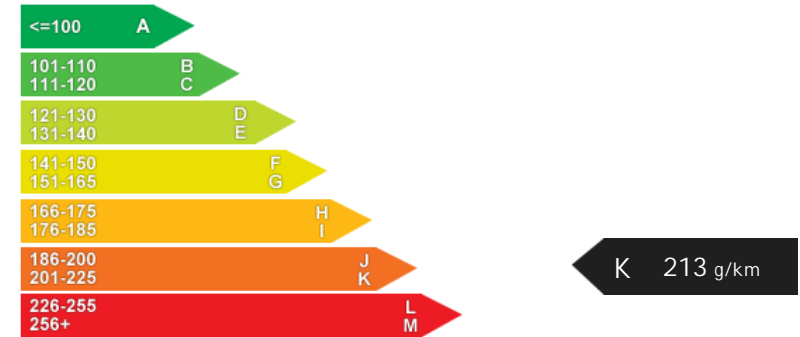

CO₂ emission figure (g/km)

VED band and CO₂