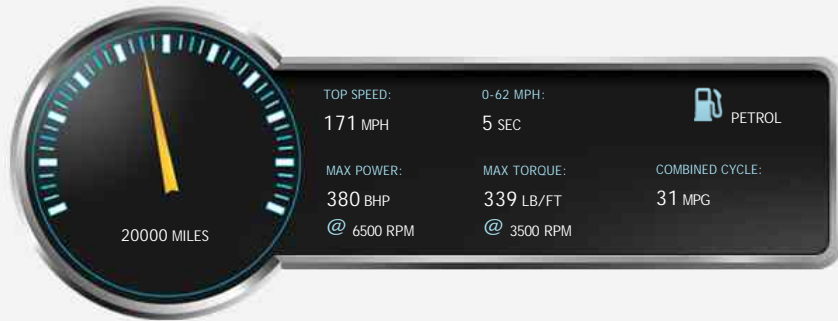

Performance & Engine