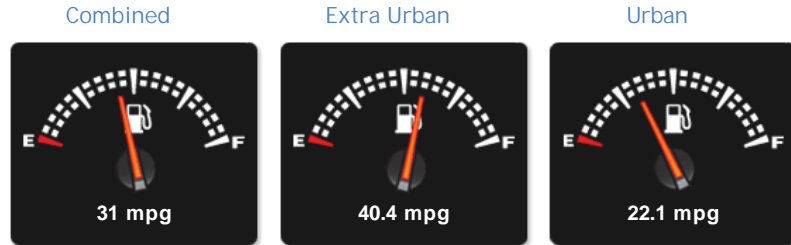

Fuel Economy

Running Costs