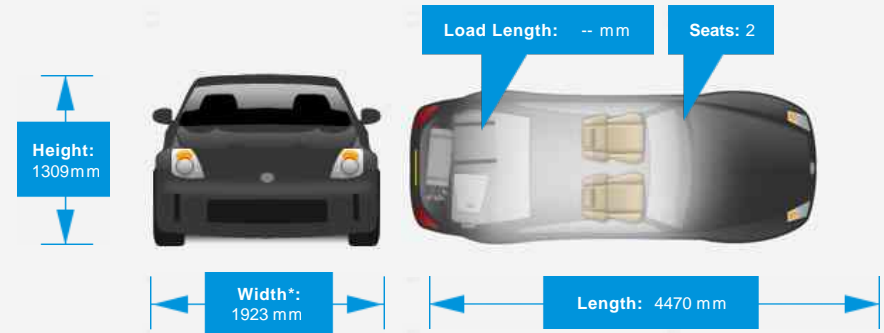

Weights & Measures