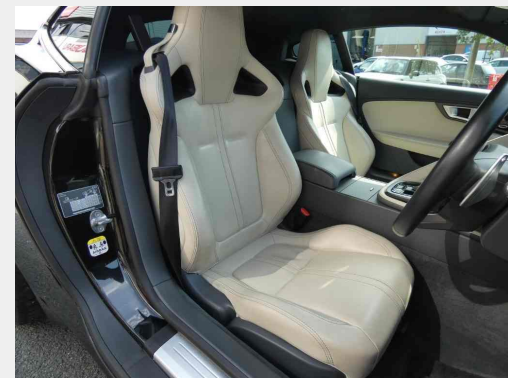

General Info

Engine:	3.0 Petrol Automatic
Price:	£32,995
Body Type:	2 Dr Coupe
Owners:	2
Mileage:	20,000
Reg Date:	July 2014 (14)
Colour:	

Vehicle Features

Not Specified

Vehicle Description

IN STOCK AWAITING FULL VALET, NEW PICTURES & ORIGINAL NUMBER PLATE, Full leather interior, 2 seats, Metallic Black, 2 owners, Upgrades - Auto. Climate Control-Dual Zone, Jaguar Smart Key System Keyless Start and Entry, Performance Seats in Premium Lth./Prem.Lth.Inter., Sports Sunvisor with Mirror, Front Parking Aid, Reverse Park Camera with Guidance, Jaguar Super Perform.Braking System w. Red Calipers, Tyre Pressure Monitoring System, Alloy Wheels-20in Cyclone Gloss Black, Ext.Mirr.Elec.Adjust./Heated/Auto Dimm./Folding, Light Hex Aluminium Console Finisher, Switchable Active Sports Exhaust, Standard Features - 8 inch Colour Touch-Screen Display, Audio Equipment - AM/FM Radio, Single Slot CD/DVD, HDD and Navigation Enabler, Automatic Climate Control - Single Zone, Bluetooth Telephone Connectivity, Cruise Control and Automatic Speed Limiter, DAB Radio Receiver, Keyless Start, Leather Upholstery, Navigation System with Route Guidance, Partial Electric Seat Adjustment (6x6 Way) Including Height and Recline, Rear Parking Aid with Touch-Screen Visual Indicator