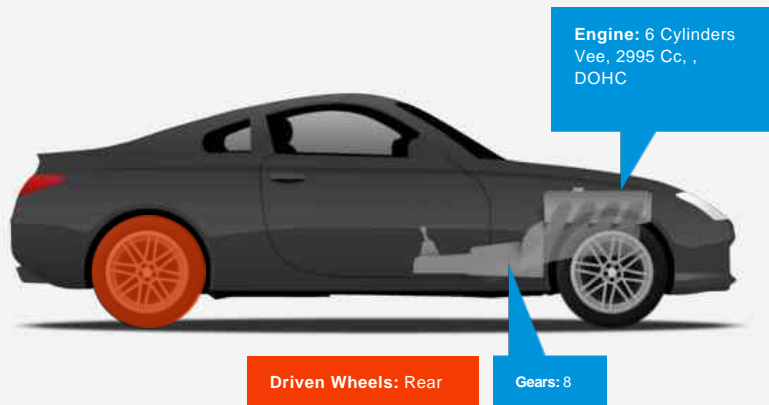

Performance & Engine