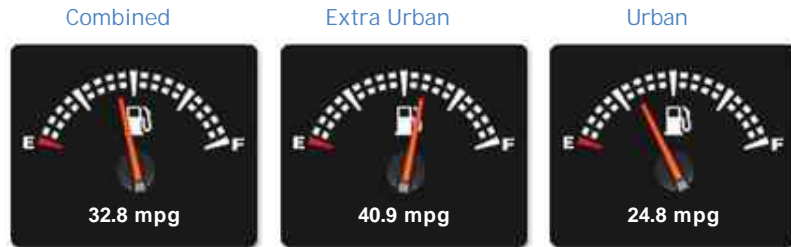

Fuel Economy

Running Costs