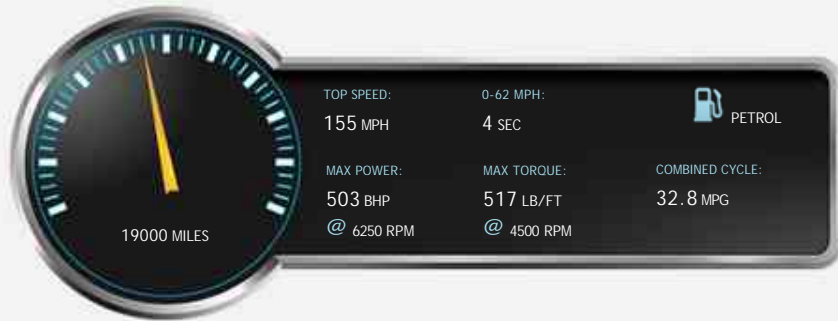

General Info

Engine:	4.0 Petrol Automatic
Price:	£48,495
Body Type:	2 Dr Coupe
Owners:	3
Mileage:	19,000
Reg Date:	October 2016 (66)
Colour:	SELENITE GREY

Vehicle Features

Not Specified

Vehicle Description

MultiColour Full leather interior, Four wheel-drive, 4 seats, Metallic Purple, 4 owners, Upgrades - Head-Up Display, 360 Degree Camera, Lane Tracking Package, Privacy Glass, AMG Exterior Carbon-Fibre Trim - Package 2, 19in Front-20in Rear Alloy Wheels - AMG Forged Cross-Spoke Design Painted Matt Black, AMG Night Package, Standard Features - 10GB Music Register and MP3 Compatibility, 3 Years Free European Map Updates, 8.4in Colour Display - High-Resolution, 9-channel Amplifier - 590 W, AMG Bodystyling, AMG Bodystyling - Front Apron - Bonnet - Side Skirts - Fenders and Rear Diffuser-Style Apron Design, AMG Boot Lid Spoiler in Body Colour, AMG Electronic Rear Axle Differential Lock, AMG High-Performance Braking System, AMG Performance Exhaust System, AMG Performance Seats, AMG Ride Control Sports Suspension, AMG Track Pace, ATTENTION Assist, Active Light System, Active Park Assist with Parktronic, Active Parking Assist Including PARKTRONIC, Airbags - Dual Stage - Front Passenger, Airbags - Dual Stage - Side in Front Seats, Airbags - Dual Stage - Windowbags for Driver and Front Passenger, Airbags - Front Sidebags, Ambient Lighting - Front Door Sills in LED, Anti Theft Alarm System with Tow-away Protection and Interior Motion Sensor, Anti-Theft Protection Package,

Performance & Engine

Engine: 8 Cylinders
Vee, 3982 Cc, Turbo
Charged, DOHC

Driven Wheels: Rear

Gears: 7

Weights & Measures

Doors: 2

*Including mirrors

Safety