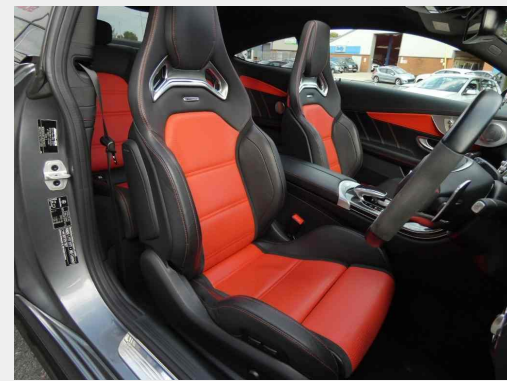

MG Main Dealer
Subaru and Scimitar Specialists

GRAHAM WALKER LTD
SPORTS & PRESTIGE

Graham Walker Sports and Prestige
28 Bumpers Lane, Sealand Road
Chester, CH1 4LT

Tel: 01244 381 777
Mob: 07932 155 719

Mercedes C Class C63 AMG AMG C 63 S PREMIUM + PAN-ROOF + FMSH + CARBON PACK + LOTS OF EXTRA'S + LOVELY

General Info

Engine:	4.0 Petrol Automatic
Price:	£48,495
Body Type:	2 Dr Coupe
Owners:	3
Mileage:	19,000
Reg Date:	October 2016 (66)
Colour:	SELENITE GREY

Vehicle Features

Not Specified

Vehicle Description

MultiColour Full leather interior, Four wheel-drive, 4 seats, Metallic Purple, 4 owners, Upgrades - Head-Up Display, 360 Degree Camera, Lane Tracking Package, Privacy Glass, AMG Exterior Carbon-Fibre Trim - Package 2, 19in Front-20in Rear Alloy Wheels - AMG Forged Cross-Spoke Design Painted Matt Black, AMG Night Package, Standard Features - 10GB Music Register and MP3 Compatibility, 3 Years Free European Map Updates, 8.4in Colour Display - High-Resolution, 9-channel Amplifier - 590 W, AMG Bodystyling, AMG Bodystyling - Front Apron - Bonnet - Side Skirts - Fenders and Rear Diffuser-Style Apron Design, AMG Boot Lid Spoiler in Body Colour, AMG Electronic Rear Axle Differential Lock, AMG High-Performance Braking System, AMG Performance Exhaust System, AMG Performance Seats, AMG Ride Control Sports Suspension, AMG Track Pace, ATTENTION Assist, Active Light System, Active Park Assist with Parktronic, Active Parking Assist Including PARKTRONIC, Airbags - Dual Stage - Front Passenger, Airbags - Dual Stage - Side in Front Seats, Airbags - Dual Stage - Windowbags for Driver and Front Passenger, Airbags - Front Sidebags, Ambient Lighting - Front Door Sills in LED, Anti Theft Alarm System with Tow-away Protection and Interior Motion Sensor, Anti-Theft Protection Package,