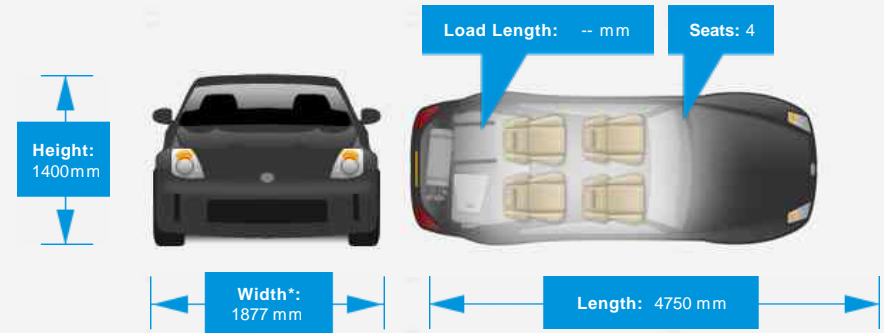

Performance & Engine

Engine: 8 Cylinders
Vee, 3982 Cc, Turbo
Charged, DOHC

Driven Wheels: Rear

Gears: 7

Weights & Measures

Doors: 2

*Including mirrors

Safety