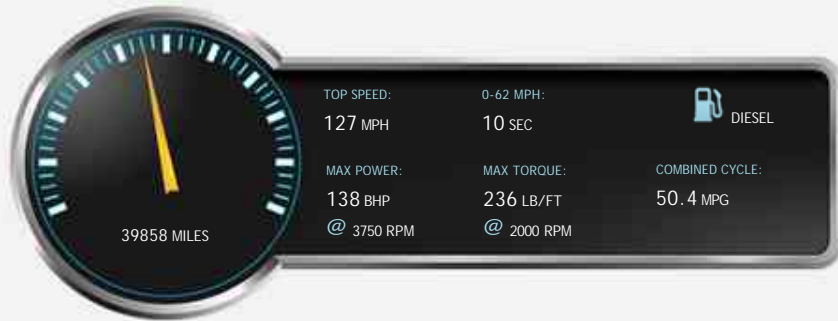

Ford Mondeo ZETEC TDCI

£5,200

General Info

|            |                      |
|------------|----------------------|
| Engine:    | 2.0 Diesel Automatic |
| Price:     | £5,200               |
| Body Type: | 5 Dr Hatchback       |
| Owners:    | 2                    |
| Mileage:   | 39,858               |
| Reg Date:  | April 2011 (11)      |
| Colour:    | Blue                 |

## Performance & Engine

Engine: 4 Cylinders  
In Line, 1997 Cc,  
Turbo Charged,  
DOHC

Driven Wheels: Front

Gears: 6