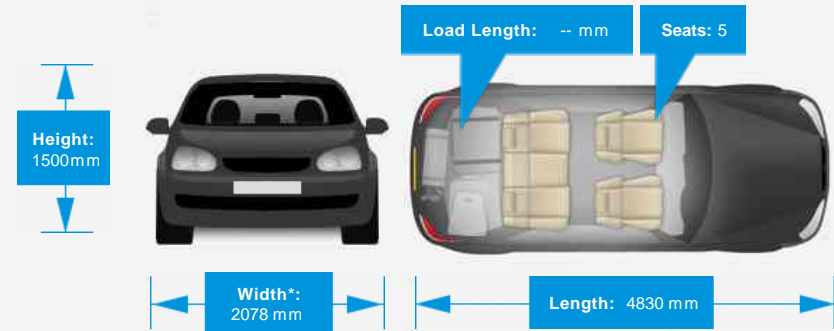

## Performance & Engine

Engine: 4 Cylinders  
In Line, 1997 Cc,  
Turbo Charged,  
DOHC

Driven Wheels: Front

Gears: 6

## Weights & Measures

Doors: 5

\*Including mirrors