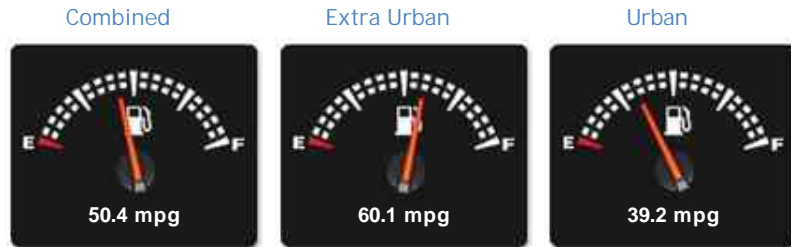

Fuel Economy

Running Costs