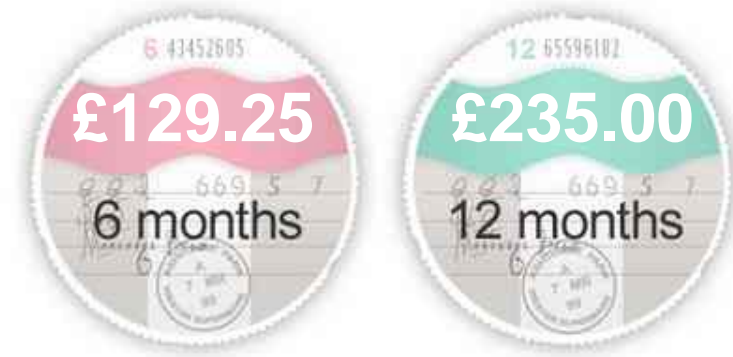

Sold

General Info

Engine:	1.6 Petrol Manual
Price:	Sold
Body Type:	3 Dr Hatchback
Owners:	3
Mileage:	31,000
Reg Date:	July 2016 (16)
Colour:	

Vehicle Features

Not Specified

Vehicle Description

.....SORRY SOLD.....Black Part leather interior, 5 seats, Metallic Blue, 3 owners, Upgrades - 18in Alloy Wheels - 5 Y-Spoke Bi Colour, Standard Features - 7in Central Colour Touch Screen, Adjustable Dashboard Illumination, Adjustable Speed Limit Audible Warning, Air Blend Heater with Four Speed Fan and Illuminated Controls, Air Conditioning, Air Conditioning includes Air Recirculation Facility, Air Recirculation System, Airbags - Curtain, Airbags - Front Side, Airbags - Passenger, Alarm - Remote Control Ultrasonic, Android Auto, Anti-Slip Regulator - ASR Traction Control, Anti-Submarining Ramps in Seats, Apple CarPlay, Bi-Xenon Headlights with Cornering Light, Bluetooth Connectivity, Bonnet Air Intake, CBC - Cornering Brake Control, City Assist - Deleted Technical Pack if Specified, Cruise Control and Trip Computer, Cruise Control with Speed Limiter, DAB Digital Radio, Delay Courtesy Light Function, Digital Radio, Dipping Rear-View Mirror, Door Sills - Body Coloured, Dual Remus Exhaust System, EBD - Electronic Brakeforce Distribution, ESP Plus - Electronic Stability Programme, Electro-Chromatic Anti-Dazzle Drivers Door Mirror, Folding Key, Front Fog Lights, Front Passengers Dual-Stage Airbags, Front Seat Side-Impact Airbags, Fuel Tank Located Ahead of Rear Axle, Full

Insurance & Security

Road Tax

Insurance Group
(1-20)

Security

Immobiliser

Euro Status