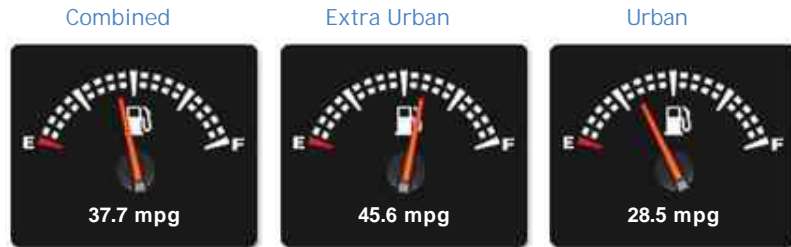

Fuel Economy

Running Costs