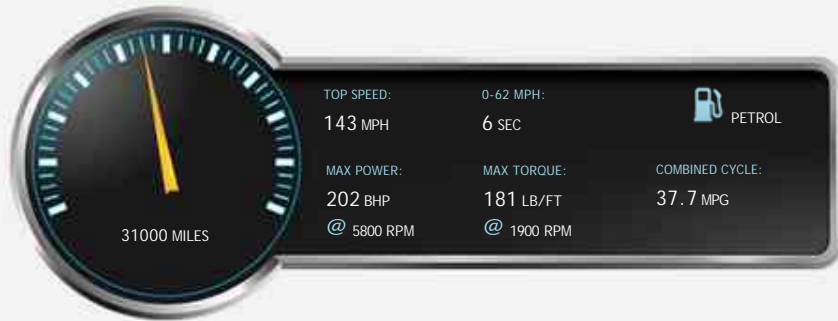

Sold

General Info

Engine:	1.6 Petrol Manual
Price:	Sold
Body Type:	3 Dr Hatchback
Owners:	3
Mileage:	31,000
Reg Date:	July 2016 (16)
Colour:	

Vehicle Features

Not Specified

Vehicle Description

.....SORRY SOLD.....Black Part leather interior, 5 seats, Metallic Blue, 3 owners, Upgrades - 18in Alloy Wheels - 5 Y-Spoke Bi Colour, Standard Features - 7in Central Colour Touch Screen, Adjustable Dashboard Illumination, Adjustable Speed Limit Audible Warning, Air Blend Heater with Four Speed Fan and Illuminated Controls, Air Conditioning, Air Conditioning includes Air Recirculation Facility, Air Recirculation System, Airbags - Curtain, Airbags - Front Side, Airbags - Passenger, Alarm - Remote Control Ultrasonic, Android Auto, Anti-Slip Regulator - ASR Traction Control, Anti-Submarining Ramps in Seats, Apple CarPlay, Bi-Xenon Headlights with Cornering Light, Bluetooth Connectivity, Bonnet Air Intake, CBC - Cornering Brake Control, City Assist - Deleted Technical Pack if Specified, Cruise Control and Trip Computer, Cruise Control with Speed Limiter, DAB Digital Radio, Delay Courtesy Light Function, Digital Radio, Dipping Rear-View Mirror, Door Sills - Body Coloured, Dual Remus Exhaust System, EBD - Electronic Brakeforce Distribution, ESP Plus - Electronic Stability Programme, Electro-Chromatic Anti-Dazzle Drivers Door Mirror, Folding Key, Front Fog Lights, Front Passengers Dual-Stage Airbags, Front Seat Side-Impact Airbags, Fuel Tank Located Ahead of Rear Axle, Full

Performance & Engine

Engine: 4 Cylinders
In Line, 1598 Cc,
Turbo Charged,
DOHC

Driven Wheels: Front

Gears: 6

Weights & Measures

Doors: 3

*Including mirrors

Safety