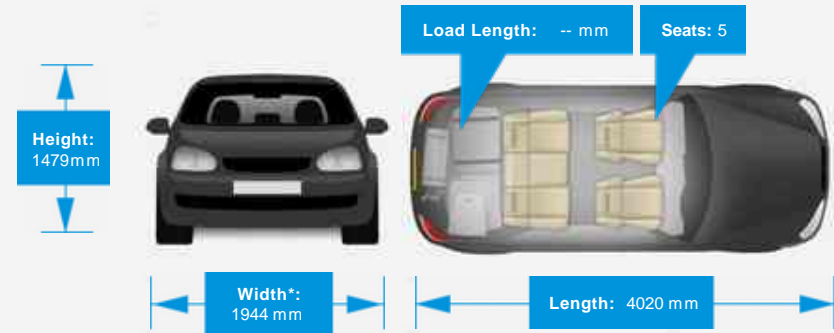

Performance & Engine

Engine: 4 Cylinders
In Line, 1598 Cc,
Turbo Charged,
DOHC

Driven Wheels: Front

Gears: 6

Weights & Measures

Doors: 3

*Including mirrors

Safety