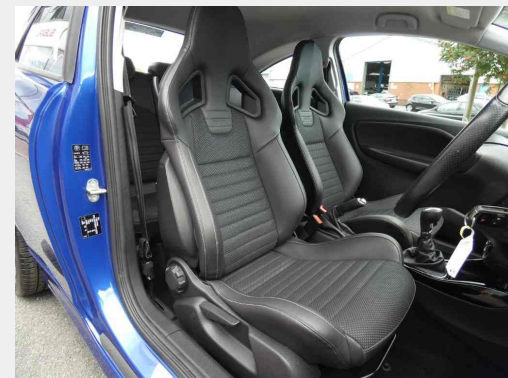

Sold

General Info

Engine:	1.6 Petrol Manual
Price:	Sold
Body Type:	3 Dr Hatchback
Owners:	3
Mileage:	31,000
Reg Date:	July 2016 (16)
Colour:	

Vehicle Features

Not Specified

Vehicle Description

.....SORRY SOLD.....Black Part leather interior, 5 seats, Metallic Blue, 3 owners, Upgrades - 18in Alloy Wheels - 5 Y-Spoke Bi Colour, Standard Features - 7in Central Colour Touch Screen, Adjustable Dashboard Illumination, Adjustable Speed Limit Audible Warning, Air Blend Heater with Four Speed Fan and Illuminated Controls, Air Conditioning, Air Conditioning includes Air Recirculation Facility, Air Recirculation System, Airbags - Curtain, Airbags - Front Side, Airbags - Passenger, Alarm - Remote Control Ultrasonic, Android Auto, Anti-Slip Regulator - ASR Traction Control, Anti-Submarining Ramps in Seats, Apple CarPlay, Bi-Xenon Headlights with Cornering Light, Bluetooth Connectivity, Bonnet Air Intake, CBC - Cornering Brake Control, City Assist - Deleted Technical Pack if Specified, Cruise Control and Trip Computer, Cruise Control with Speed Limiter, DAB Digital Radio, Delay Courtesy Light Function, Digital Radio, Dipping Rear-View Mirror, Door Sills - Body Coloured, Dual Remus Exhaust System, EBD - Electronic Brakeforce Distribution, ESP Plus - Electronic Stability Programme, Electro-Chromatic Anti-Dazzle Drivers Door Mirror, Folding Key, Front Fog Lights, Front Passengers Dual-Stage Airbags, Front Seat Side-Impact Airbags, Fuel Tank Located Ahead of Rear Axle, Full

Performance & Engine

Engine: 4 Cylinders
In Line, 1598 Cc,
Turbo Charged,
DOHC

Driven Wheels: Front

Gears: 6

Weights & Measures

Doors: 3

*Including mirrors

Safety