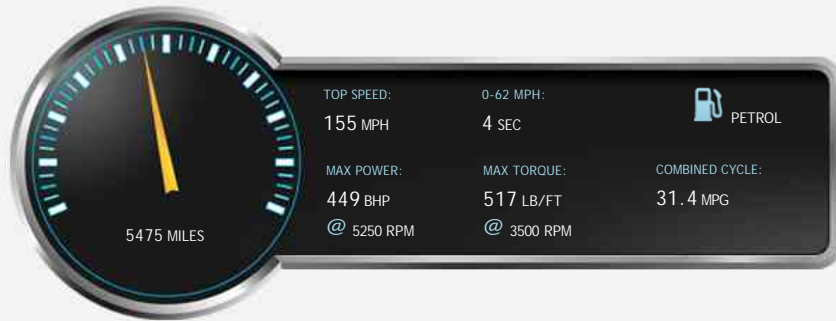

Performance & Engine