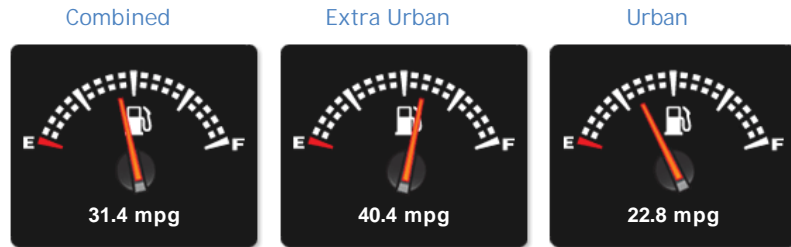

Fuel Economy

Running Costs