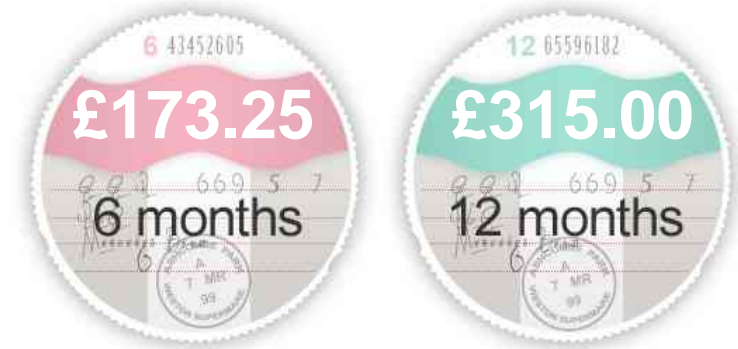

### General Info

Engine:	4.7 Petrol Automatic
Price:	£44,890
Body Type:	2 Dr Convertible
Owners:	2
Mileage:	5,475
Reg Date:	December 2016 (66)
Colour:	Polar White gloss

## Insurance & Security

Road Tax

Insurance Group  
(1-20)

Security

Immobiliser

Euro Status