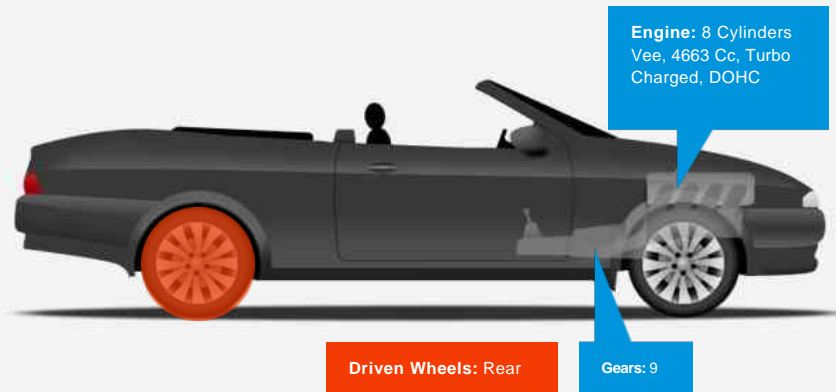

Performance & Engine