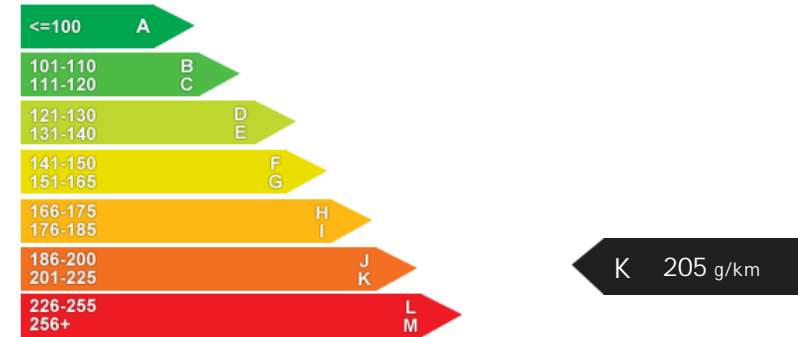

CO₂ emission figure (g/km)

VED band and CO₂