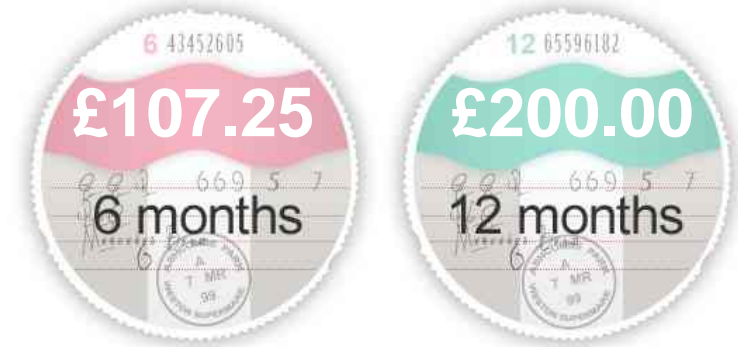

Jaguar X-Type SOVEREIGN used cars Ely, Cambridge

£2,999

General Info

Engine:	2.2 Diesel Manual
Price:	£2,999
Body Type:	5 Dr Estate
Owners:	5
Mileage:	115,000
Reg Date:	September 2007 (57)
Colour:	Blue

Vehicle Features

Vehicle Description

2007 Used Jaguar X-TYPE SOVEREIGN cars for sale in Ely near Cambridge, Cambridgeshire. In blue this used Jaguar X-TYPE SOVEREIGN car, 2.2i, manual, diesel, estate, with 115,000 miles on the clock is another fine example of what's available from used car dealers, Criteria Cars (UK) Ltd, Ely near Cambridge, Cambridgeshire.

Insurance & Security

Road Tax

Insurance Group
(1-20)

Security

Immobiliser

Euro Status