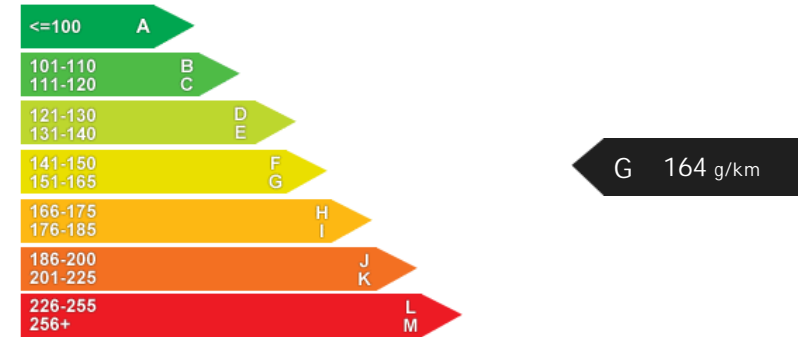

NCAP Adult Rating: No Data
NCAP Child Rating: No Data
NCAP Pedestrian Rating: No Data
NCAP Safety Assist: No Data
NCAP Overall Rating: No Data

Fuel Economy

Running Costs

CO₂ emission figure (g/km)

VED band and CO₂