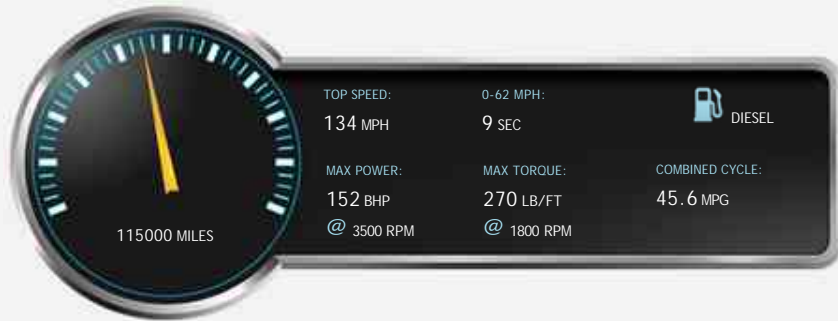

Jaguar X-Type SOVEREIGN used cars Ely, Cambridge

£2,999

General Info

Engine:	2.2 Diesel Manual
Price:	£2,999
Body Type:	5 Dr Estate
Owners:	5
Mileage:	115,000
Reg Date:	September 2007 (57)
Colour:	Blue

Vehicle Features

Vehicle Description

2007 Used Jaguar X-TYPE SOVEREIGN cars for sale in Ely near Cambridge, Cambridgeshire. In blue this used Jaguar X-TYPE SOVEREIGN car, 2.2i, manual, diesel, estate, with 115,000 miles on the clock is another fine example of what's available from used car dealers, Criteria Cars (UK) Ltd, Ely near Cambridge, Cambridgeshire.

Performance & Engine

Engine: 4 Cylinders
In Line, 2198 Cc,
Naturally Aspirated,
DOHC

Driven Wheels: Front

Gears: 6

Weights & Measures

Doors: 5

*Including mirrors

Safety