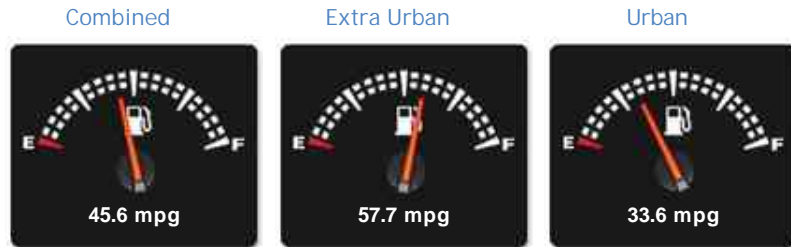

Fuel Economy

Running Costs