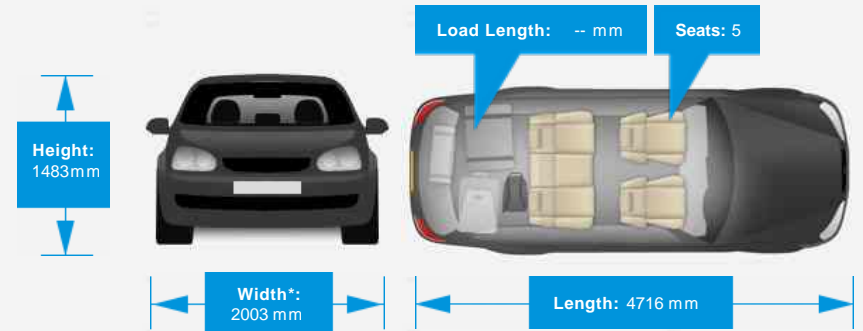

Performance & Engine

Engine: 4 Cylinders
In Line, 2198 Cc,
Naturally Aspirated,
DOHC

Driven Wheels: Front

Gears: 6

Weights & Measures

Doors: 5

*Including mirrors

Safety