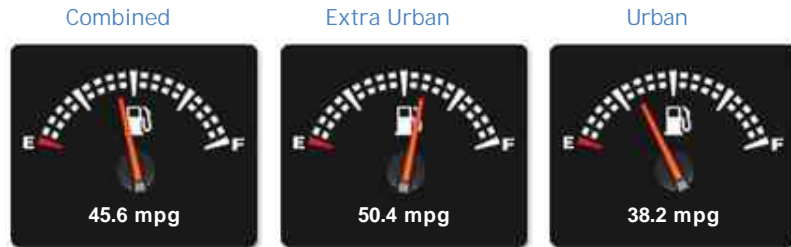

Fuel Economy

Running Costs