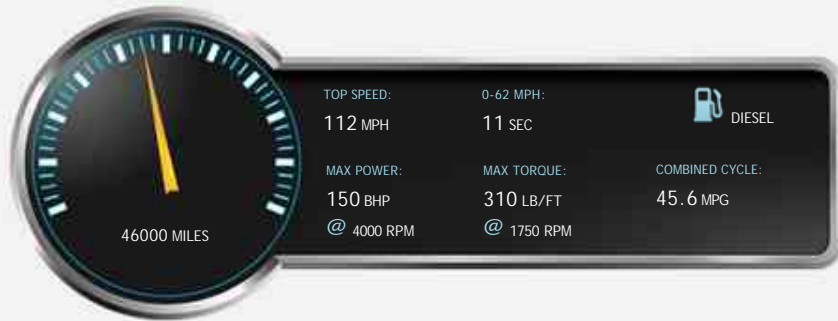

Performance & Engine