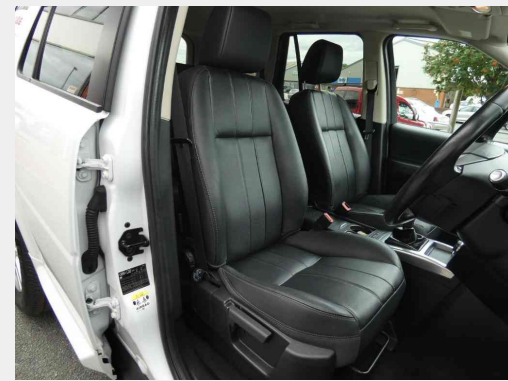

General Info

Engine:	2.2 Diesel Manual
Price:	Sold
Body Type:	5 Dr Estate
Owners:	2
Mileage:	46,000
Reg Date:	March 2013 (13)
Colour:	FROZEN WHITE

Vehicle Features

Not Specified

Vehicle Description

Black Full leather interior, 5 seats, FROZEN WHITE, 2 owners, Upgrades - Glass - Privacy, Rear of B Post, Rear View Camera incl. Hitching Guidance, Halogen Headlamps with LED Signature, Spare Wheel - Full Size 17in Alloy, Meridian Audio System (825W), Armrest Pack, Standard Features - 17 in Five Split-Spoke Alloy Wheel Style 3 with Locking Wheel Nuts, 7in High Resolution Touch-Screen, Alarm System - Perimetric, Bluetooth Telephone Connectivity, Climate Control - Automatic with Air Filtration, Cruise Control, Digital Radio (DAB), Driver Information Centre, Electric Windows - Front and Rear with Drivers and Front Passengers One-Touch Open/Close, Grained Leather Seats, Heated Front Seats, Hill Descent Control (HDC), Meridian Audio System - (380W), Radio and Single Slot CD Player, MP3 Disc , File Compatibility, 3.5 Auxiliary Input, Single USB MP3/iPod Connectivity, Navigation System, Parking Aid - Rear, Rain Sensing Wipers, Say What You See - Voice Activation