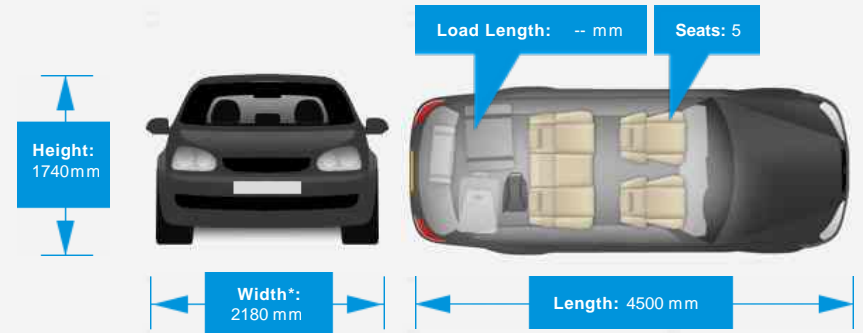

Weights & Measures