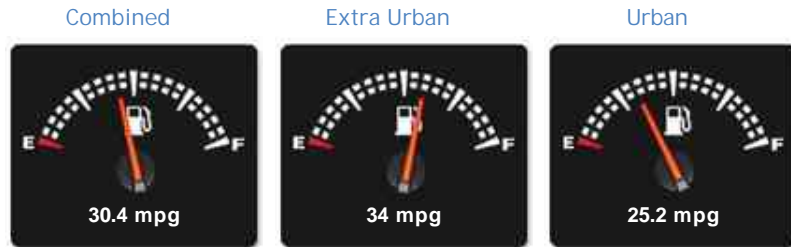

Fuel Economy

Running Costs