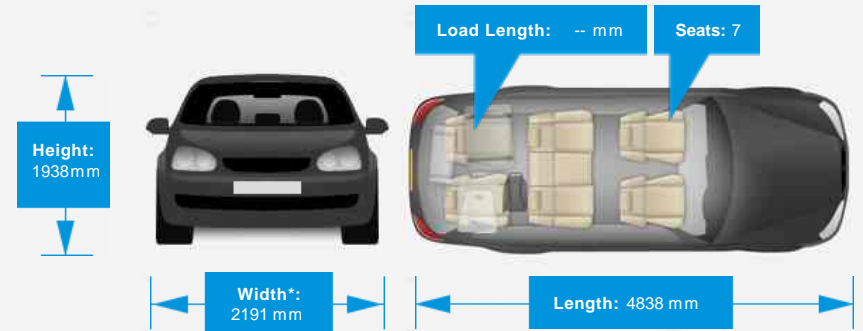

Performance & Engine

Engine: 6 Cylinders
Vee, 2993 Cc, Turbo
Charged, DOHC

Driven Wheels: All -

Permanent

Gears: 6

Weights & Measures

Doors: 5

*Including mirrors