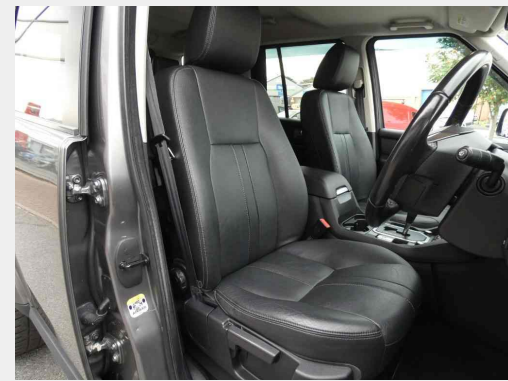

GRAHAM WALKER LTD
SPORTS & PRESTIGE

MG Main Dealer
Subaru and Scimitar Specialists

Graham Walker Sports and Prestige
28 Bumpers Lane, Sealand Road
Chester, CH1 4LT

Tel: 01244 381 777
Mob: 07932 155 719

Land Rover Discovery TDV6 XS + HSE SPEC + SAT-NAV + LEATHER + FSH + 19" ALLOYS + MINT

General Info

Engine:	3.0 Diesel Automatic
Price:	Sold
Body Type:	5 Dr Estate
Owners:	4
Mileage:	68,997
Reg Date:	November 2010 (60)
Colour:	URBAN GREY METALLIC

Vehicle Features

Not Specified

Vehicle Description

Black Full leather interior, Four wheel-drive, 7 seats, Metallic Grey, 4 owners, 19in 7-Spoke Alloy Wheel - 255/55 AT/V Rated Tyres with Locking Wheel Nuts, Alloy Wheels - 19in 7 - Spoke, Audio System - Digital Radio, Bluetooth Telephone Connectivity, Climate Control - Automatic, Cruise Control, Front Park Distance Control, Global One-Shot Open/Close Windows, HDD Navigation System, Heated Seats Front, High-Line Audio System - Harman Kardon, Radio, Single Slot CD Player, Portable Audio Interface, Hill Start Assist (HSA), Leather Manual Seats, Leather, Manual, 7 Seat derivatives, Message Centre, Parking Aid - Rear, Parking Aid-Front, Perimetric/Volumetric Alarm, Touch Screen, USB Double & Touch Screen IPOD Connectivity, Windscreen Heated

Graham Walker Sports and Prestige, 28 Bumpers Lane, Sealand Road, Chester, Cheshire, CH1 4LT

Tel: 01244 381 777 - Fax: 01244 381262 - Mob: 07968 433 737 - Web: www.grahamwalkerltd.starkwood.co.uk

Opening Hours: Mon - Fri 8:30am - 6pm | Sat 09-13 Appointments only after 13 | Sun Closed

Whilst every effort is made to represent details accurately on our Web Site, variations, errors or omissions may occur and so the information contained herewith does not constitute an offer for sale of any particular vehicle, accessory or specification. Customers are advised to contact us to confirm vehicle features & details