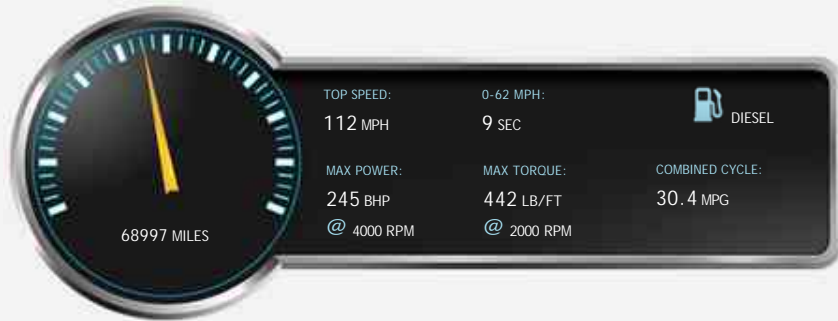

General Info

Engine:	3.0 Diesel Automatic
Price:	Sold
Body Type:	5 Dr Estate
Owners:	4
Mileage:	68,997
Reg Date:	November 2010 (60)
Colour:	URBAN GREY METALLIC

Vehicle Features

Not Specified

Vehicle Description

Black Full leather interior, Four wheel-drive, 7 seats, Metallic Grey, 4 owners, 19in 7-Spoke Alloy Wheel - 255/55 AT/V Rated Tyres with Locking Wheel Nuts, Alloy Wheels - 19in 7 - Spoke, Audio System - Digital Radio, Bluetooth Telephone Connectivity, Climate Control - Automatic, Cruise Control, Front Park Distance Control, Global One-Shot Open/Close Windows, HDD Navigation System, Heated Seats Front, High-Line Audio System - Harman Kardon, Radio, Single Slot CD Player, Portable Audio Interface, Hill Start Assist (HSA), Leather Manual Seats, Leather, Manual, 7 Seat derivatives, Message Centre, Parking Aid - Rear, Parking Aid-Front, Perimetric/Volumetric Alarm, Touch Screen, USB Double & Touch Screen IPOD Connectivity, Windscreen Heated

Performance & Engine

Engine: 6 Cylinders
Vee, 2993 Cc, Turbo
Charged, DOHC

Driven Wheels: All -

Permanent

Gears: 6

Weights & Measures

Doors: 5

*Including mirrors