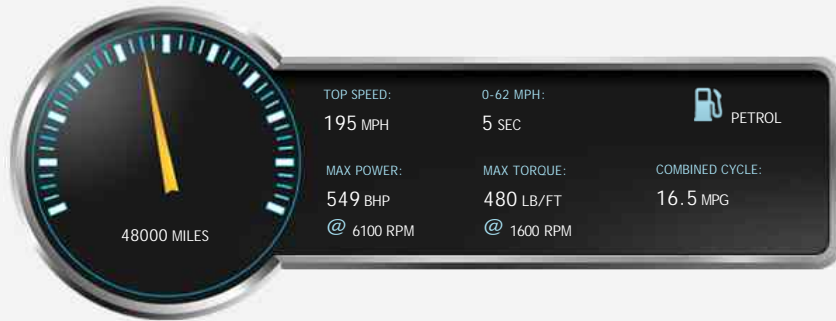

Performance & Engine