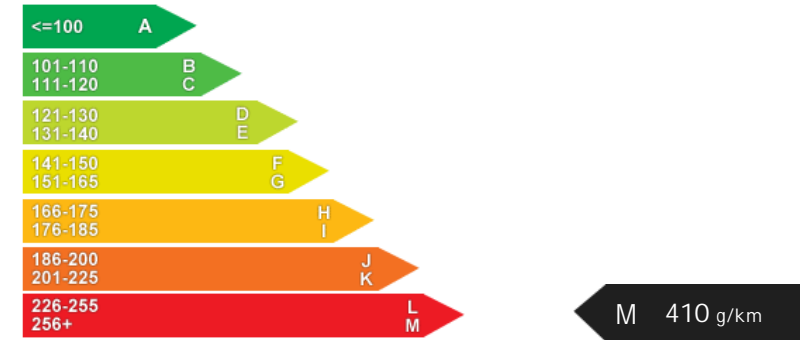

CO₂ emission figure (g/km)

VED band and CO₂