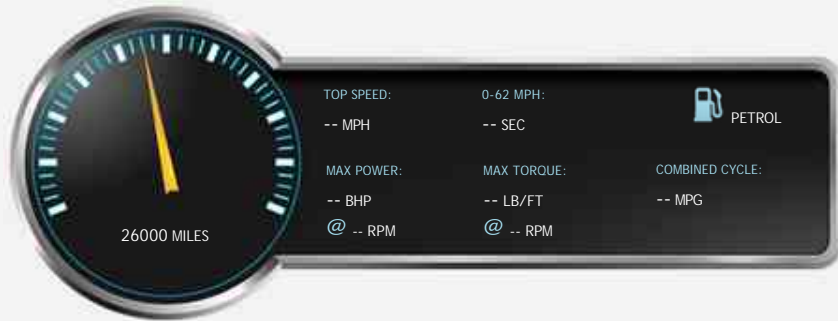

Performance & Engine