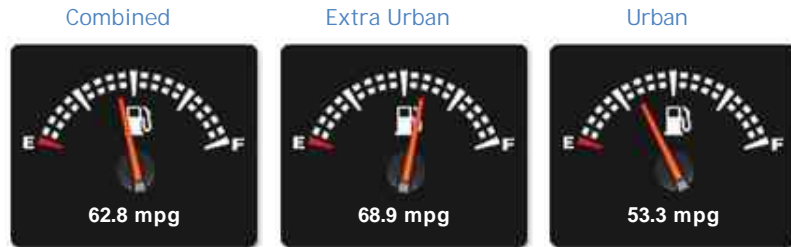

Fuel Economy

Running Costs