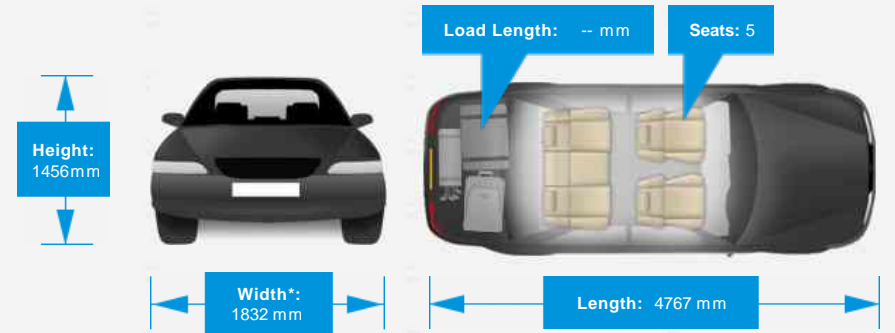

Weights & Measures