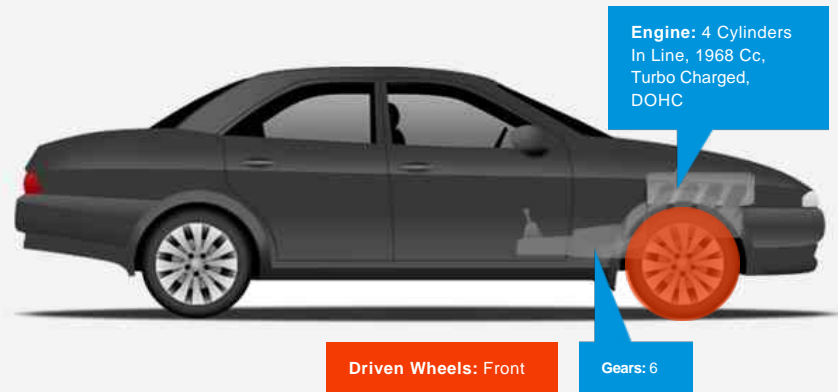

Performance & Engine