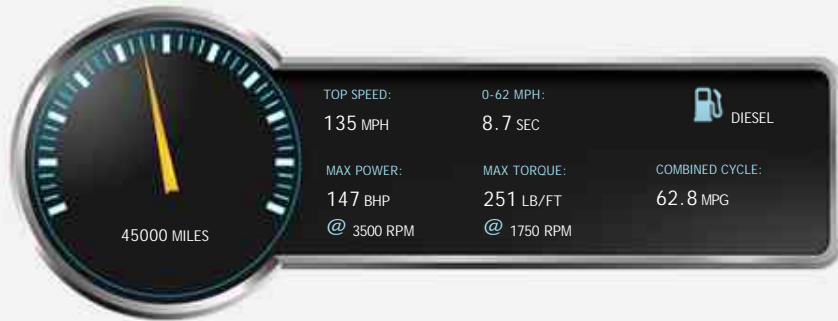

Performance & Engine