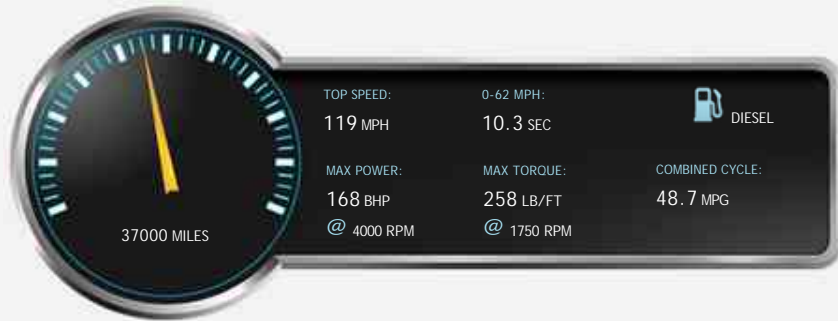

Performance & Engine