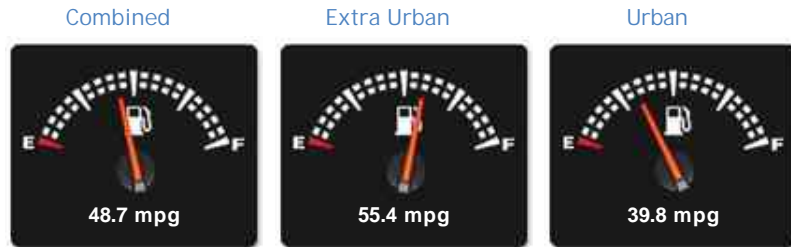

Jeep Cherokee CRD Limited 4WD 5dr

£14,390

General Info

Engine:	2.0 Diesel Automatic
Price:	£14,390
Body Type:	5 Dr SUV
Owners:	1
Mileage:	37,000
Reg Date:	March 2015 (15)
Colour:	Black

Vehicle Features

- Four Wheel Drive

Driven Wheels: All -

Gears: 9

Selected

Weights & Measures

*Including mirrors

Safety

NCAP Adult Rating:	★★★★★★
NCAP Child Rating:	★★★★★★
NCAP Pedestrian Rating:	★★★★★★
NCAP Safety Assist:	No Data
NCAP Overall Rating:	★★★★★★

Fuel Economy

Running Costs

CO₂ emission figure (g/km)

VED band and CO₂

Insurance & Security

Road Tax

Insurance Group
(1-50)

Security