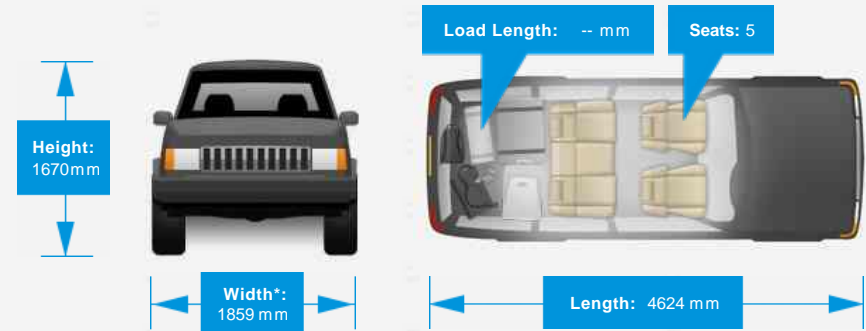

Driven Wheels: All -

Gears: 9

Selected

Weights & Measures

*Including mirrors

Safety

NCAP Adult Rating:	★★★★★★
NCAP Child Rating:	★★★★★★
NCAP Pedestrian Rating:	★★★★★★
NCAP Safety Assist:	No Data
NCAP Overall Rating:	★★★★★★