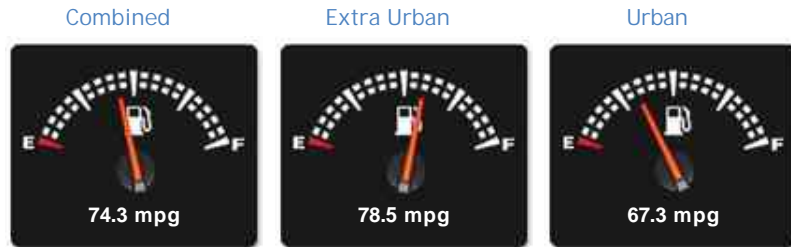

Fuel Economy

Running Costs