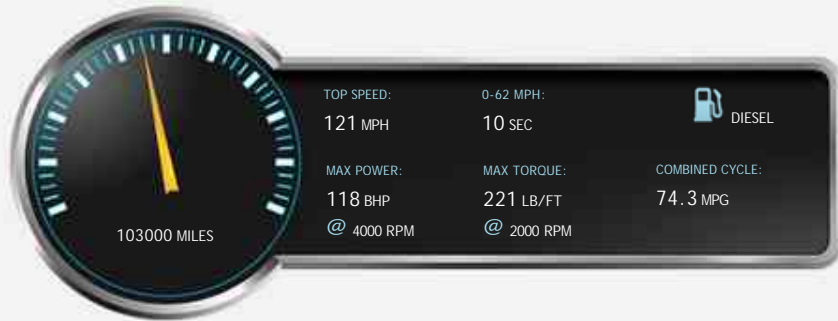

Performance & Engine