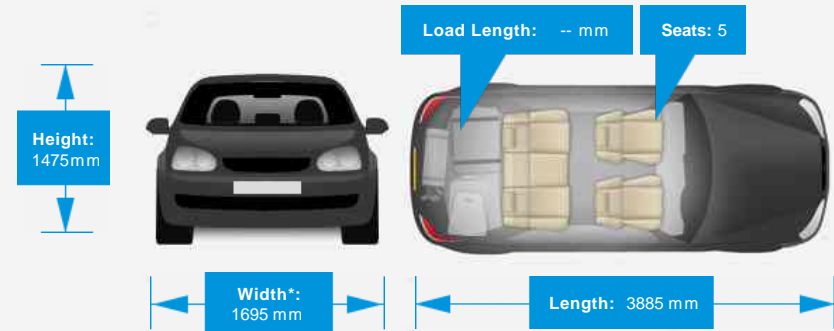

Performance & Engine

Engine: 4 Cylinders
In Line, 1498 Cc,
Naturally Aspirated,
DOHC

Driven Wheels: Front

Gears: 5

Weights & Measures

Doors: 5

*Including mirrors

Safety