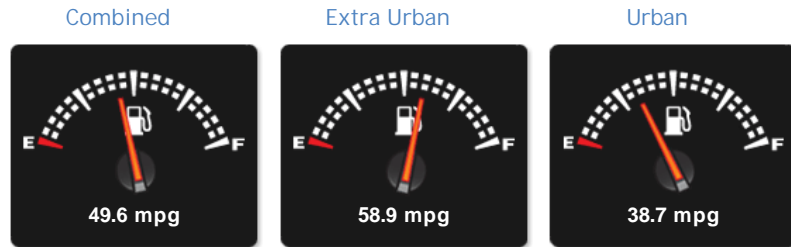

Fuel Economy

Running Costs