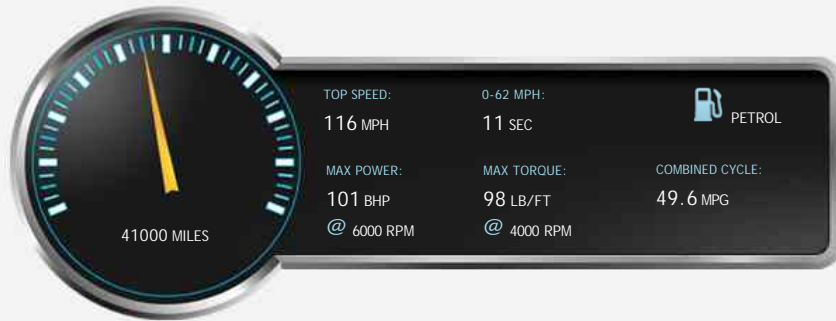

Performance & Engine

Engine: 4 Cylinders
In Line, 1498 Cc,
Naturally Aspirated,
DOHC

Driven Wheels: Front

Gears: 5

Weights & Measures

Doors: 5

*Including mirrors

Safety