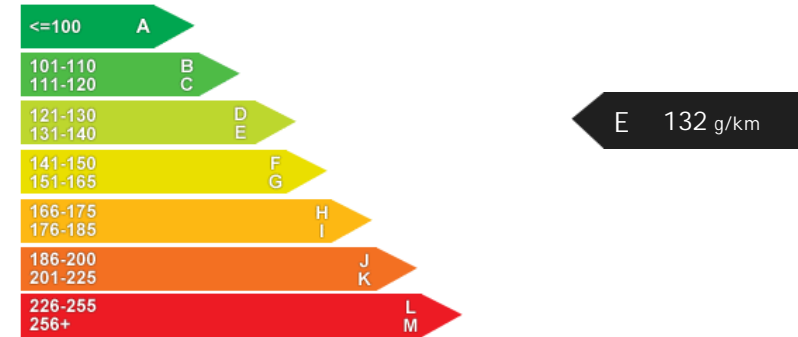

NCAP Adult Rating: No Data
NCAP Child Rating: No Data
NCAP Pedestrian Rating: No Data
NCAP Safety Assist: No Data
NCAP Overall Rating: No Data

Fuel Economy

Running Costs

CO₂ emission figure (g/km)

VED band and CO₂