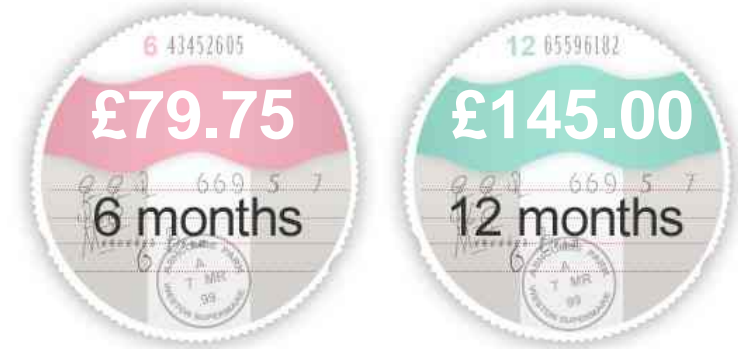

Insurance & Security

Road Tax

Insurance Group
(1-20)

Security

Immobiliser

Euro Status