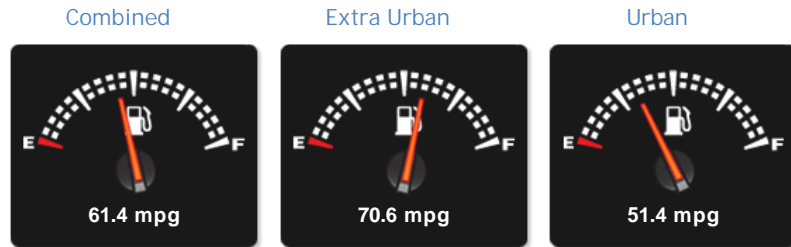

Fuel Economy

Running Costs