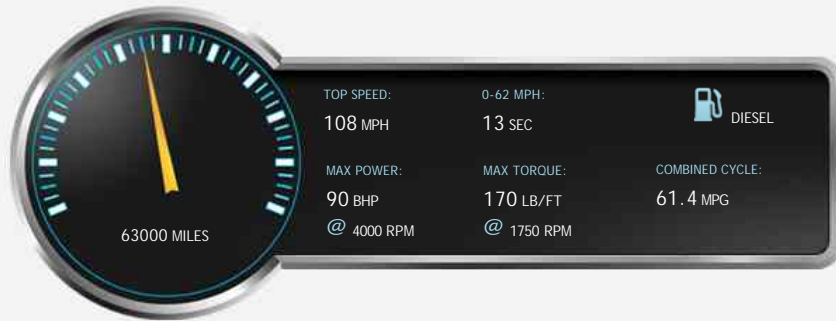

Performance & Engine