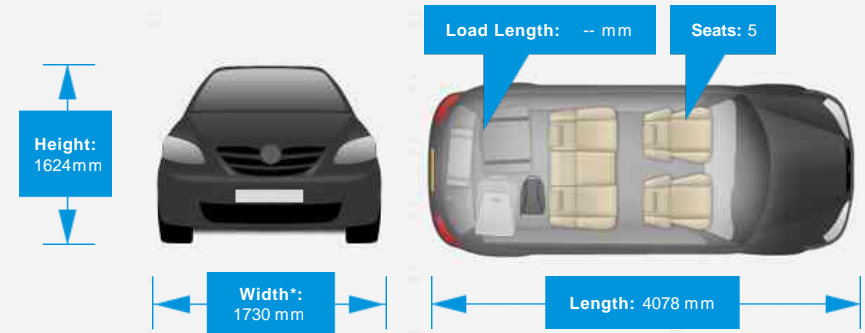

Performance & Engine

Engine: 4 Cylinders
In Line, 1560 Cc,
Turbo Charged, SOHC

Weights & Measures

*Including mirrors

Safety

NCAP Adult Rating: No Data
NCAP Child Rating: No Data
NCAP Pedestrian Rating: No Data
NCAP Safety Assist: No Data
NCAP Overall Rating: No Data