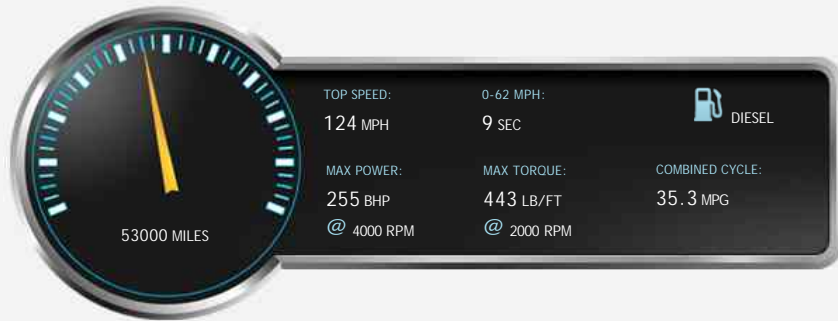

Performance & Engine