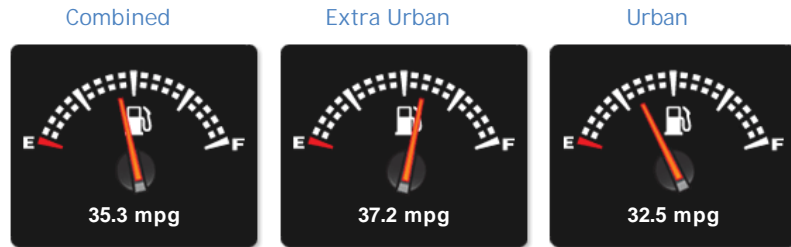

Fuel Economy

Running Costs