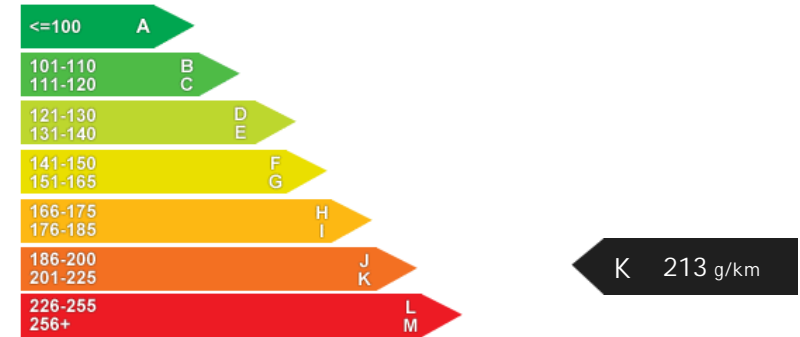

General Info

Engine:	3.0 Diesel Automatic
Price:	£22,495
Body Type:	5 Dr Estate
Owners:	2
Mileage:	53,000
Reg Date:	December 2013 (63)
Colour:	FUJI WHITE

Vehicle Features

Not Specified

Vehicle Description

NCAP Adult Rating: No Data
NCAP Child Rating: No Data
NCAP Pedestrian Rating: No Data
NCAP Safety Assist: No Data
NCAP Overall Rating: No Data

Fuel Economy

Running Costs

CO₂ emission figure (g/km)

VED band and CO₂