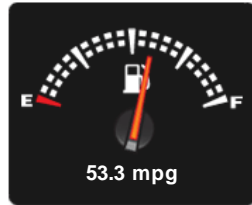

Fuel Economy

Running Costs

CO₂ emission figure (g/km)

VED band and CO₂

Combined

Extra Urban

Urban