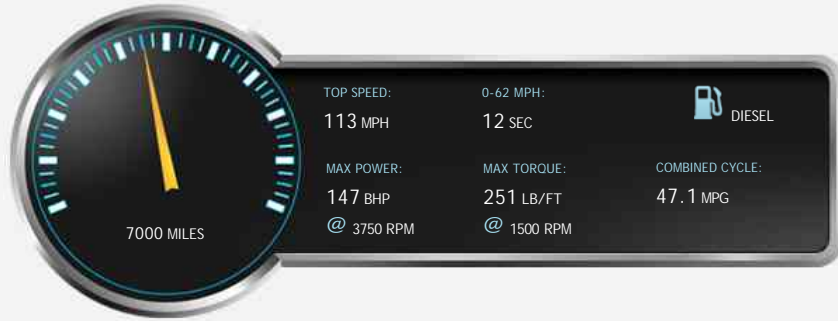

VW Transporter T6 t5 TDI 150PS AURORA EDITION H/LINE CAMPERVAN 4 BERTH POPTOP

£50,990

General Info

Engine:	2.0 Diesel Manual
Price:	£50,990
Body Type:	4 Dr B Class Mhome
Owners:	1
Mileage:	7,000
Reg Date:	October 2018 (68)
Colour:	CHERRY RED

Vehicle Features

Not Specified

Vehicle Description

""BUILD No. 197""INTRODUCING OUR STUNNING ""AURORA EDITION""VW T6 SWB 150PS 6 SPEED RARE CHERRY RED HIGHLINE 4 BERTH CAMPERVAN WITH OUR OUR ALL NEW REVISED INTERIOR CONVERSION WITH OUR NEW UPHOLSTERY DESIGN,ALL NEW FULLY EXTERNALLY AND INTERNALLY EDGE BANDED ULTRA MODERN CUTTING EDGE DESIGN FURNITURE KIT,POPTOP,AIRCON,TAILGATE,OUR SPECIALLY COMMISSIONED ITALIAN BUILD FONDMETAL ALLOYS FINISHED BLACK MATT AND NIGHT HEATER+OUR AURORA RANGE IS OUR EXTREMELY HIGH SPEC RANGE OF VW CAMPERVANS,SUPPLIED AS STANDARD WITH ALL THE SPEC FROM OUR STANDARD RANGE PLUS NOW AS WE OFFER AN UNRIVALED ULTRA MODERN CUTTING EDGE DESIGN BEAUTIFULLY EDGE BANDED FURNITURE KIT+AURORA EDITION BRANDING PACKAGE+AURORA BRANDED CARPET SET INCLUDING DOOR POCKET CARPETS+VANSHADES EXCLUSIVE BLIND PODS INSTEAD OF CURTAINS+CALIFORNIA STYLE OUTSIDE CAMPING TABLE IN SLIDING DOOR+OUR ALL NEW DESIGN BESPOKE MANUFACTURED LEATHER RANGE+FRONT

Performance & Engine

7-Speed Manual Drive
Wheels:
Exhausters
In-Line,
1968 Co.,
Turbo
Charged,
DOHC

Weights & Measures

Vehicle Dimensions
Weight

Vehicle Dimensions

Load Length: -- mm

Seats: --

Vehicle Length