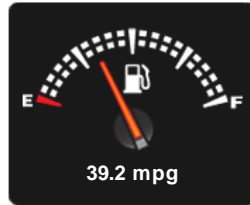

Fuel Economy

Running Costs

CO₂ emission figure (g/km)

VED band and CO₂

Combined

Extra Urban

Urban