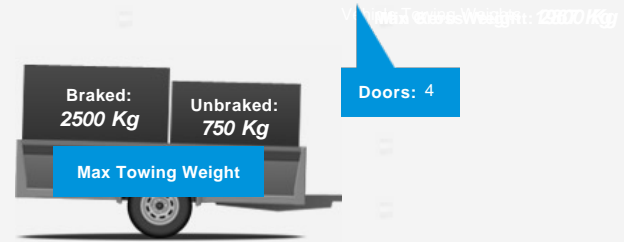

Performance & Engine

7-Speed Manual Drive
Wheels:
Exhausters
In-Line,
1968 Co.,
Turbo
Charged,
DOHC

Weights & Measures

Vehicle Dimensions
Weight

Vehicle Dimensions

Load Length: -- mm

Seats: --

Vehicle Length