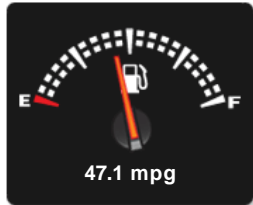

Fuel Economy

Running Costs

CO₂ emission figure (g/km)

VED band and CO₂

Combined

Extra Urban

Urban