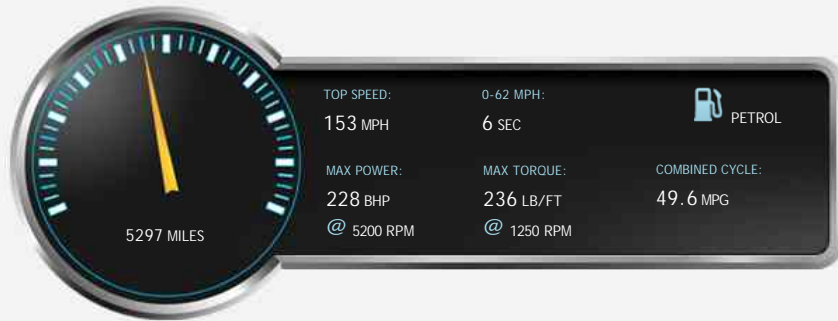

MINI Hatch JOHN COOPER WORKS

£19,845

General Info

Engine:	2.0 Petrol Automatic
Price:	£19,845
Body Type:	3 Dr Hatchback
Owners:	1
Mileage:	5,297
Reg Date:	September 2017 (67)
Colour:	ELECTRIC BLUE/ GREY LEATHER

Vehicle Description

WE ARE ALSO OPEN SUNDAYS.

THIS STUNNING, LOW MILEAGE, EXCEPTIONALLY HIGH SPECIFICATION, 2.0 TWIN TURBO (228 BHP) JOHN COOPER WORKS AUTOMATIC FINISHED IN ELECTRIC BLUE METALLIC WITH SATELLITE GREY LEATHER INTERIOR WITH FRONT SPORTS SEATS ALSO COMES WITH, JOHN COOPER WORKS PACK INCLUDING, AERODYNAMIC KIT, CUP SPOKE 2-TONE ALLOY WHEELS, SPORT LEATHER STEERING WHEEL, SATELLITE NAVIGATION, MINI CONNECTED XL, CHILLI PACK, AUTOMATIC AIR-CONDITION, AUTOMATIC SPORTS GEARBOX, PERFORMANCE CONTROL, REVERSING CAMERA, PARK ASSIST, REAR PARKING SENSORS, DAB TUNER, MULTI-FUNCTION STEERING WHEEL, CRUISE CONTROL WITH BRAKE FUNCTION, LED HEADLIGHTS, ELECTRIC FOLDING DOOR MIRRORS, FRONT CENTRE ARMREST, RAIN SENSING WIPERS, IS A ONE OWNER VEHICLE FROM NEW AND IS IN SHOWROOM CONDITION. THIS JCW ALSO COMES WITH REMAINDER OF MANUFACTURER WARRANTY, REMAINDER OF TLC FREE SERVICING

Performance & Engine

Engine: 4 Cylinders
In Line, 1998 Cc,
Turbo Charged,
DOHC

Driven Wheels: Front

Gears: 6

Weights & Measures

Doors: 3

*Including mirrors

Safety