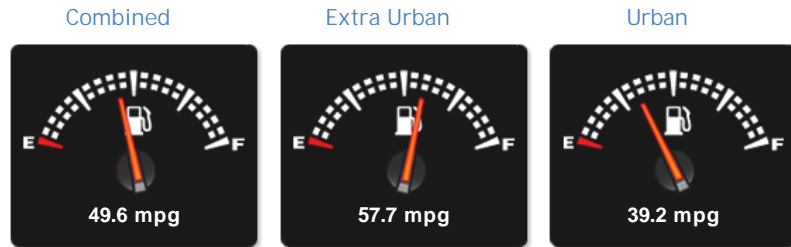

Fuel Economy

Running Costs