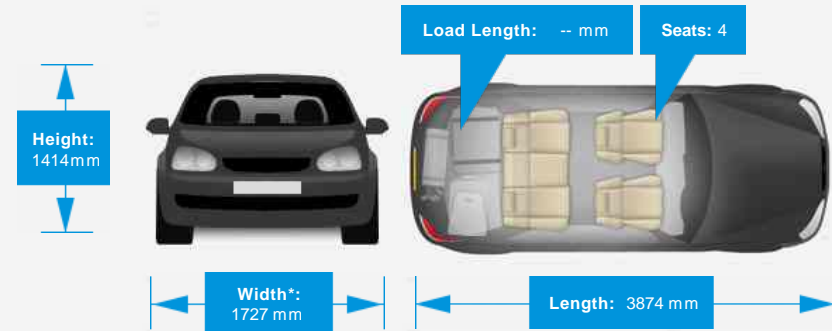

Performance & Engine

Engine: 4 Cylinders
In Line, 1998 Cc,
Turbo Charged,
DOHC

Driven Wheels: Front

Gears: 6

Weights & Measures

Doors: 3

*Including mirrors

Safety