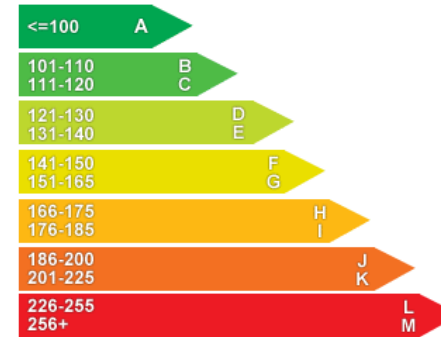

Subaru XV I SE PREMIUM

£22,200

General Info

Engine:	2.0 Petrol Automatic
Price:	£22,200
Body Type:	5 Dr Hatchback
Owners:	1
Mileage:	3,000
Reg Date:	June 2019 (19)
Colour:	red

Vehicle Features

- Air Conditioning
- Special Paint finishes - metallic
- Anti-Lock Brakes
- 8in Multi-Function Colour...
- ABS with Brake Override and Brake...
- Automatic Rain Sensing Windscreen...
- Bluetooth & USB Connectivity
- Leather - Black
- Alloy Wheels
- 18inch Alloy Wheels
- 8-Way Power Adjustable Drivers...
- Automatic on/off Headlights
- Blindspot Monitoring

Driven Wheels: All -

Gears: 7

Permanent

Weights & Measures

Doors: 5

*Including mirrors

Safety

NCAP Adult Rating: ★★★★★
NCAP Child Rating: ★★★★★
NCAP Pedestrian Rating: ★★★★★
NCAP Safety Assist: ★★★★★
NCAP Overall Rating: ★★★★★

Fuel Economy

Running Costs

CO₂ emission figure (g/km)

litres/100

Insurance & Security

Road Tax

Insurance Group
(1-50)

Security