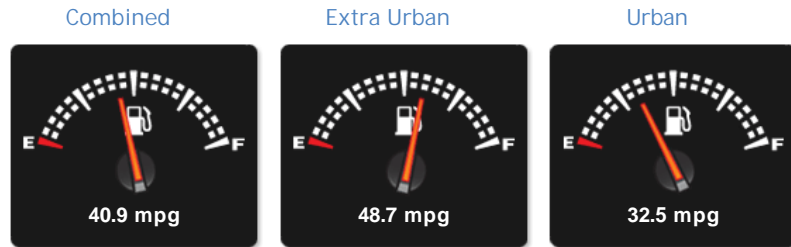

Subaru XV I SE PREMIUM

£22,200

General Info

Engine:	2.0 Petrol Automatic
Price:	£22,200
Body Type:	5 Dr Hatchback
Owners:	1
Mileage:	3,000
Reg Date:	June 2019 (19)
Colour:	red

Vehicle Features

- Air Conditioning
- Special Paint finishes - metallic
- Anti-Lock Brakes
- 8in Multi-Function Colour...
- ABS with Brake Override and Brake...
- Automatic Rain Sensing Windscreen...
- Bluetooth & USB Connectivity
- Leather - Black
- Alloy Wheels
- 18inch Alloy Wheels
- 8-Way Power Adjustable Drivers...
- Automatic on/off Headlights
- Blindspot Monitoring

Driven Wheels: All -

Gears: 7

Permanent

Weights & Measures

Doors: 5

*Including mirrors

Safety

NCAP Adult Rating: ★★★★★
NCAP Child Rating: ★★★★★
NCAP Pedestrian Rating: ★★★★★
NCAP Safety Assist: ★★★★★
NCAP Overall Rating: ★★★★★

Fuel Economy

Running Costs

CO₂ emission figure (g/km)

litres/100

Insurance & Security

Road Tax

Insurance Group
(1-50)

Security