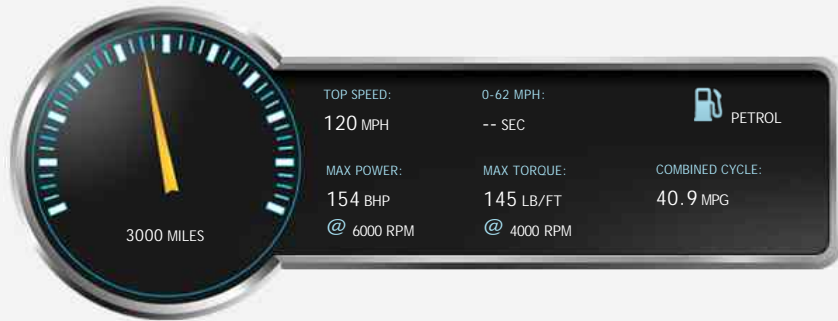

Subaru XV I SE PREMIUM

£22,200

General Info

Engine:	2.0 Petrol Automatic
Price:	£22,200
Body Type:	5 Dr Hatchback
Owners:	1
Mileage:	3,000
Reg Date:	June 2019 (19)
Colour:	red

Vehicle Features

- Air Conditioning
- Special Paint finishes - metallic
- Anti-Lock Brakes
- 8in Multi-Function Colour...
- ABS with Brake Override and Brake...
- Automatic Rain Sensing Windscreen...
- Bluetooth & USB Connectivity
- Leather - Black
- Alloy Wheels
- 18inch Alloy Wheels
- 8-Way Power Adjustable Drivers...
- Automatic on/off Headlights
- Blindspot Monitoring

Driven Wheels: All -

Gears: 7

Permanent

Weights & Measures

Doors: 5

*Including mirrors

Safety

NCAP Adult Rating: ★★★★★
NCAP Child Rating: ★★★★★
NCAP Pedestrian Rating: ★★★★★
NCAP Safety Assist: ★★★★★
NCAP Overall Rating: ★★★★★