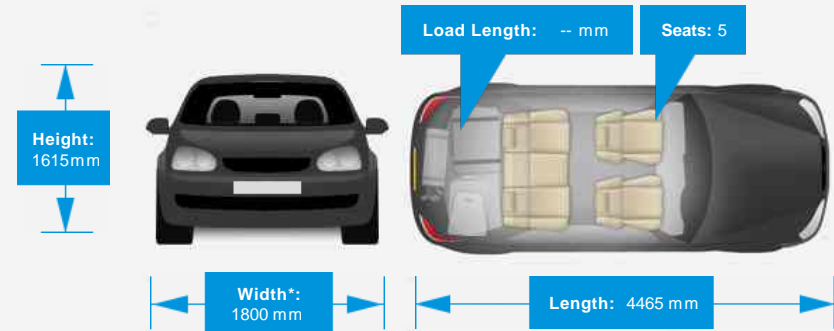

Driven Wheels: All -

Gears: 7

Permanent

Weights & Measures

Doors: 5

*Including mirrors

Safety

NCAP Adult Rating: ★★★★★
NCAP Child Rating: ★★★★★
NCAP Pedestrian Rating: ★★★★★
NCAP Safety Assist: ★★★★★
NCAP Overall Rating: ★★★★★