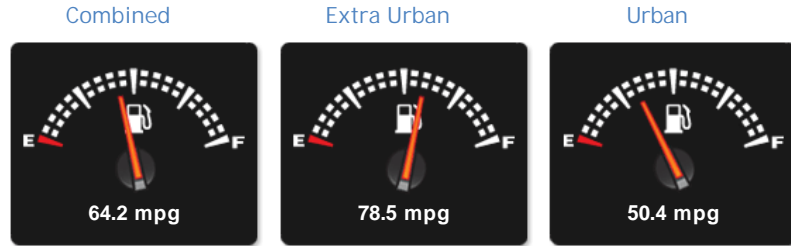

Volvo C30 D DRIVE SE

£4,299

AA

You're In
Safe Hands

This dealer has signed
our Dealer Promise

General Info

Engine:	1.6 Diesel Manual
Price:	£4,299
Body Type:	3 Dr Hatchback
Owners:	2
Mileage:	57,835
Reg Date:	March 2010 (10)
Colour:	

Vehicle Features

Not Specified

Vehicle Description

FINANCE AVAILABLE

Volvo C30 1.6 D DRIVE SE 2dr NL10LVK 2010 (10) 57,835 miles Diesel Manual Presented in Red
LOW MILEAGE

FULL SERVICE HISTORY WITH 7 STAMPS IN THE BOOK

Opening Hours: Mon - Thu 10am - 6pm | Fri - Sat 10am - 7pm | Sun 11am - 5pm

Performance & Engine

Engine: 4 Cylinders
In Line, 1560 Cc,
Turbo Charged,
DOHC

Driven Wheels: Front

Gears: 5

Weights & Measures

Max Towing Weight

Doors: 3

*Including mirrors

Safety

NCAP Adult Rating: ★★★★★
NCAP Child Rating: ★★★★★
NCAP Pedestrian Rating: ★
NCAP Safety Assist: No Data
NCAP Overall Rating: No Data

Fuel Economy

Running Costs

CO₂ emission figure (g/km)