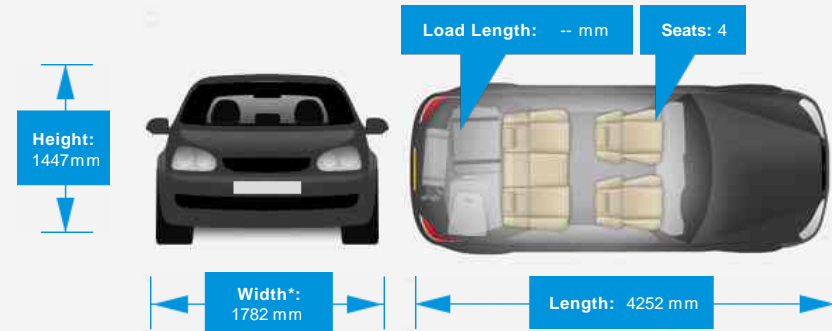

Performance & Engine

Engine: 4 Cylinders
In Line, 1560 Cc,
Turbo Charged,
DOHC

Driven Wheels: Front

Gears: 5

Weights & Measures

Max Towing Weight

Doors: 3

*Including mirrors

Safety

NCAP Adult Rating: ★★★★★
NCAP Child Rating: ★★★★★
NCAP Pedestrian Rating: ★
NCAP Safety Assist: No Data
NCAP Overall Rating: No Data