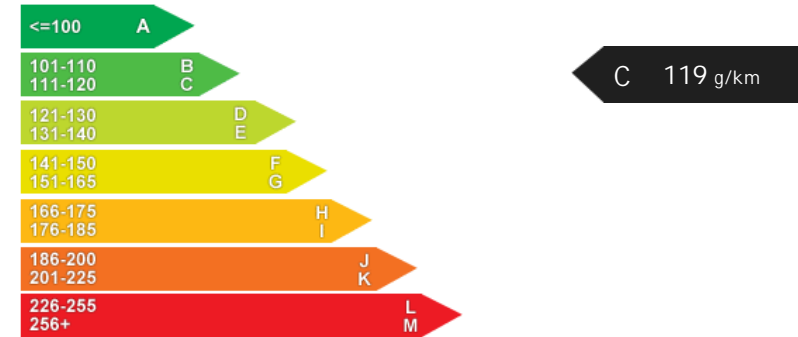

CO₂ emission figure (g/km)

VED band and CO₂