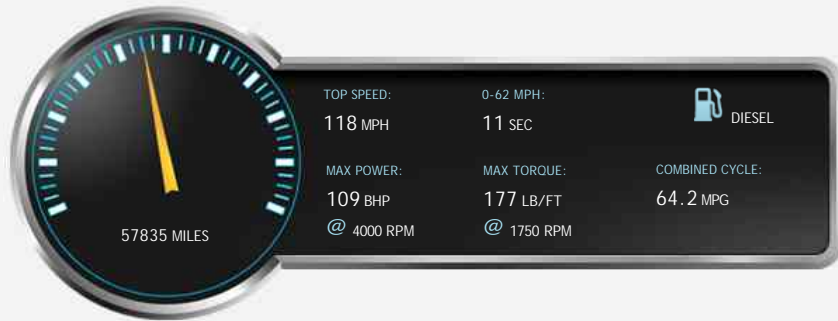

Volvo C30 D DRIVE SE

£4,299

AA

You're In
Safe Hands

This dealer has signed
our Dealer Promise

General Info

Engine:	1.6 Diesel Manual
Price:	£4,299
Body Type:	3 Dr Hatchback
Owners:	2
Mileage:	57,835
Reg Date:	March 2010 (10)
Colour:	

Vehicle Features

Not Specified

Vehicle Description

FINANCE AVAILABLE

Volvo C30 1.6 D DRIVE SE 2dr NL10LVK 2010 (10) 57,835 miles Diesel Manual Presented in Red
LOW MILEAGE

FULL SERVICE HISTORY WITH 7 STAMPS IN THE BOOK

Opening Hours: Mon - Thu 10am - 6pm | Fri - Sat 10am - 7pm | Sun 11am - 5pm

Performance & Engine

Engine: 4 Cylinders
In Line, 1560 Cc,
Turbo Charged,
DOHC

Driven Wheels: Front

Gears: 5

Weights & Measures

Max Towing Weight