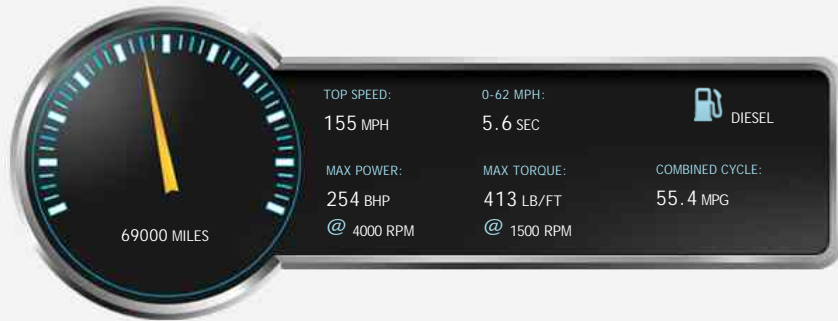

Performance & Engine