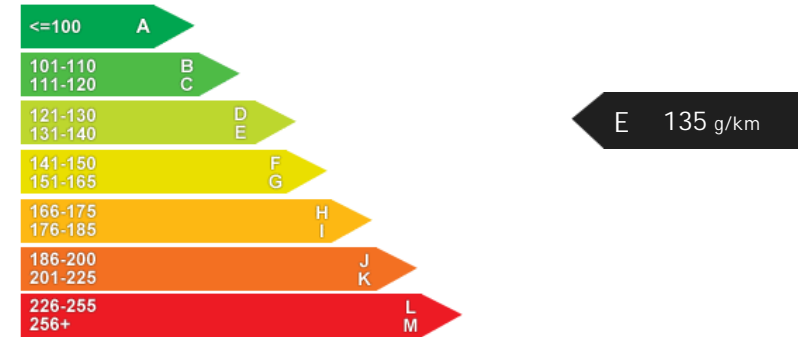

CO₂ emission figure (g/km)

VED band and CO₂