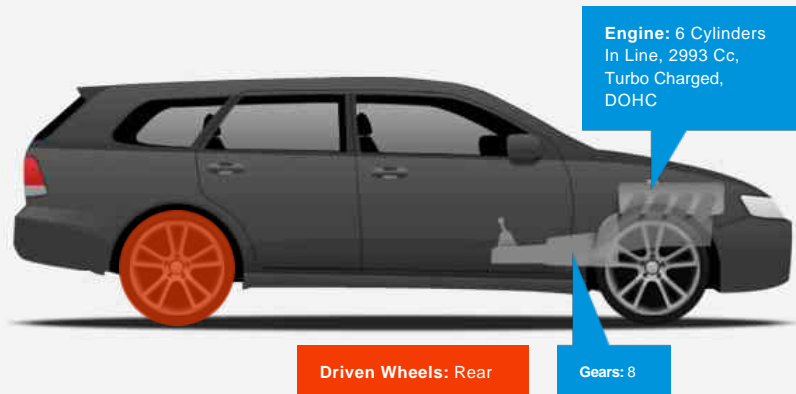

Performance & Engine