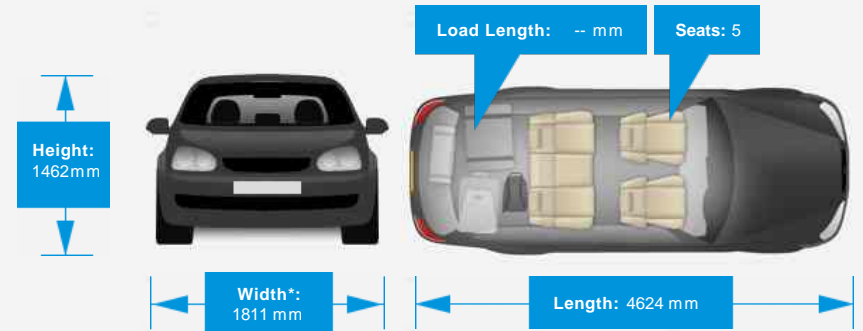

Stratus Cars, 26-28 Andover Road, Newfound, Nr Basingstoke, Hampshire, RG23 7HH
Tel: 01256 782313 - Web: www.stratuscars.co.uk

Opening Hours: Mon - Sat 9am - 6pm | Sun 10am - 4pm

Performance & Engine

Weights & Measures