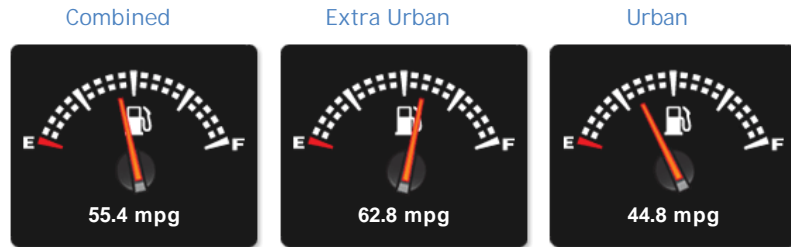

Fuel Economy

Running Costs