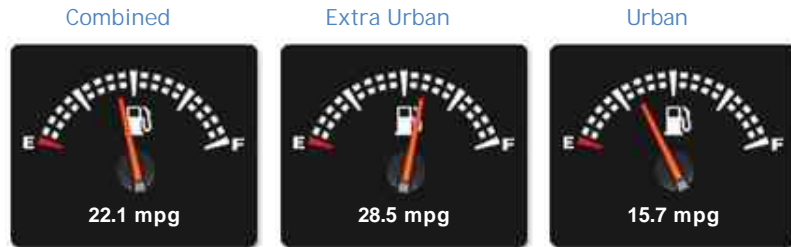

Fuel Economy

Running Costs