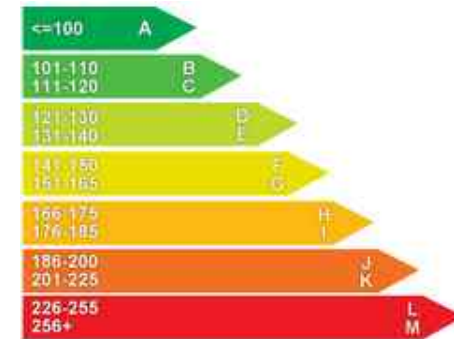

NCAP Adult Rating: No Data
NCAP Child Rating: No Data
NCAP Pedestrian Rating: No Data
NCAP Safety Assist: No Data
NCAP Overall Rating: No Data

Fuel Economy

Running Costs

CO₂ emission figure (g/km)

Period

Insurance & Security