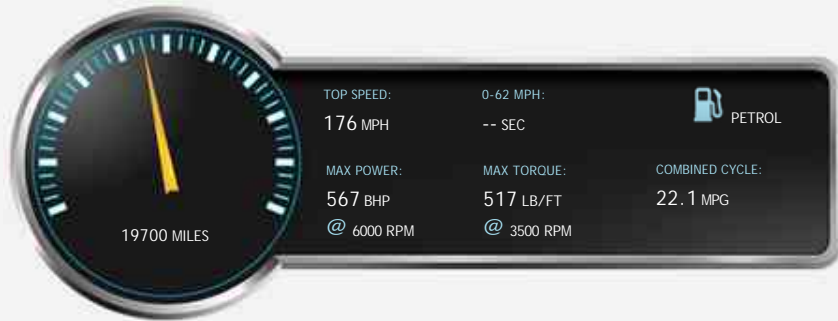

Performance & Engine