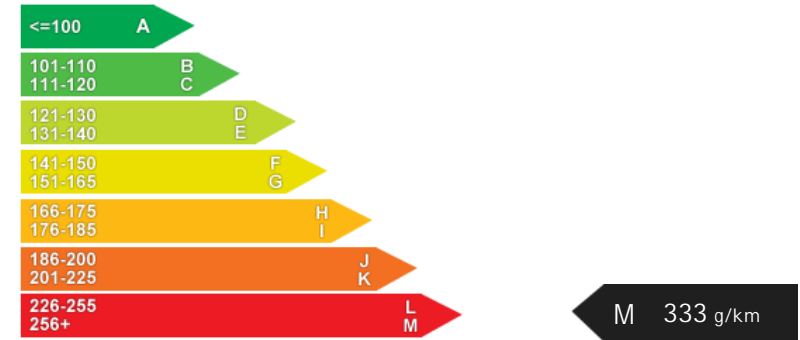

CO₂ emission figure (g/km)

VED band and CO₂