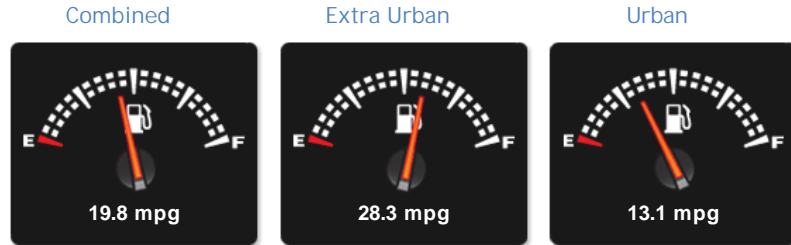

Fuel Economy

Running Costs