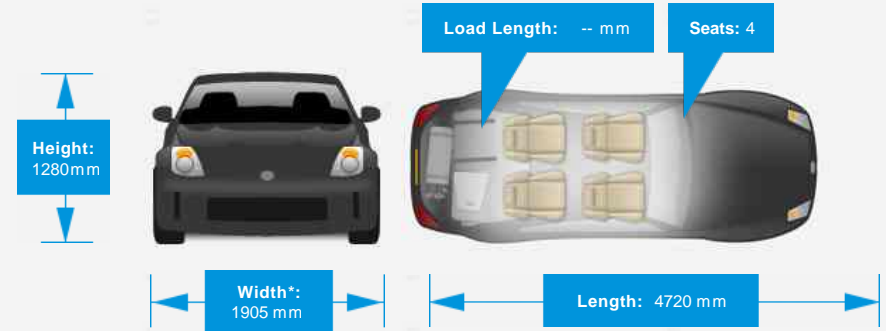

Performance & Engine

Driven Wheels: Rear

Gears: 6

Weights & Measures

Doors: 2

*Including mirrors

Safety

NCAP Adult Rating: No Data
NCAP Child Rating: No Data
NCAP Pedestrian Rating: No Data
NCAP Safety Assist: No Data
NCAP Overall Rating: No Data