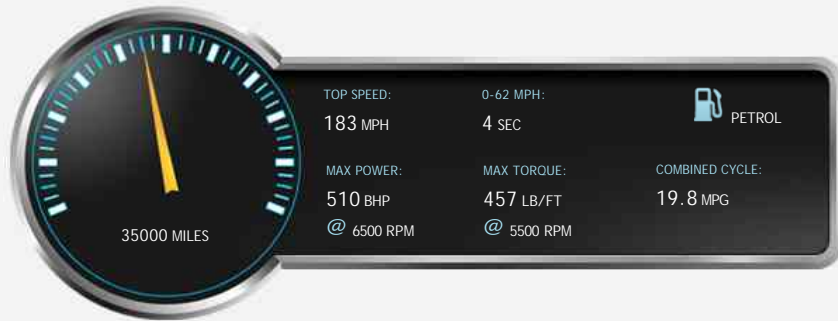

Performance & Engine