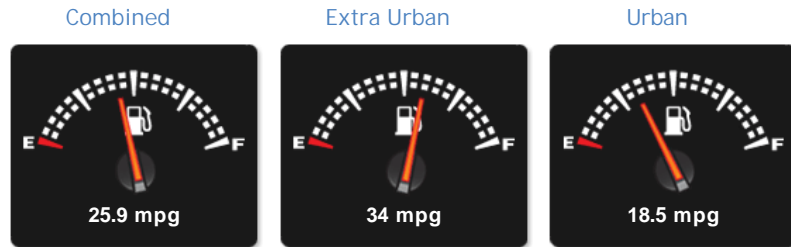

Fuel Economy

Running Costs