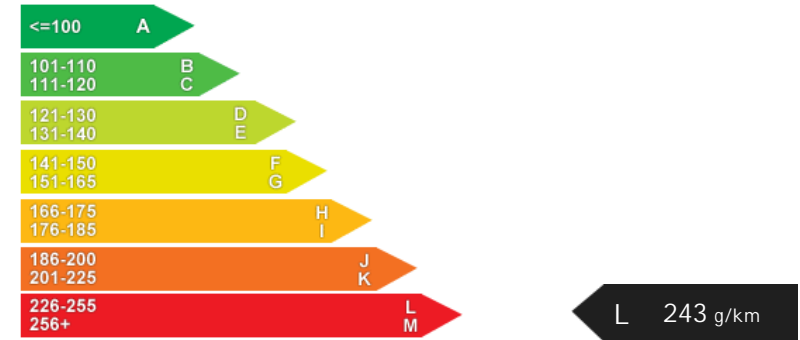

CO₂ emission figure (g/km)

VED band and CO₂