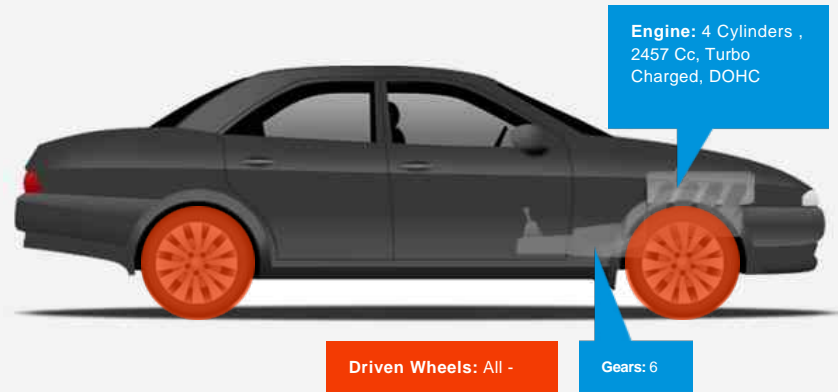

Performance & Engine