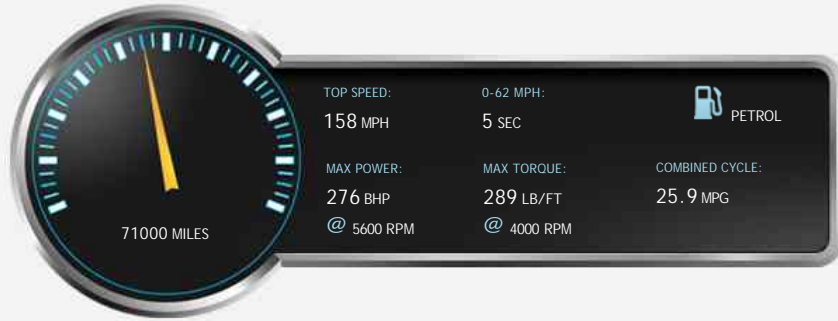

Performance & Engine