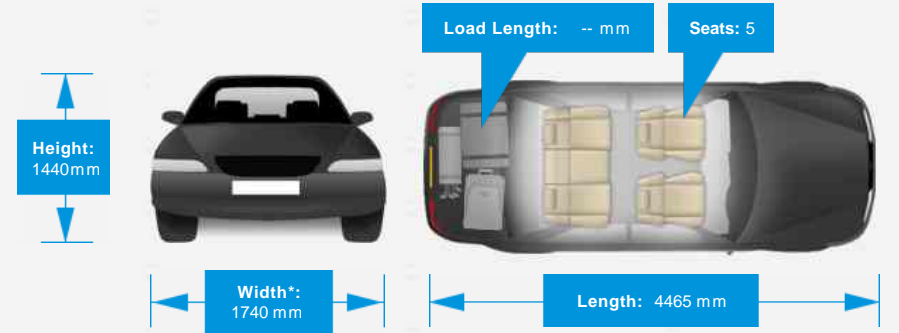

Weights & Measures