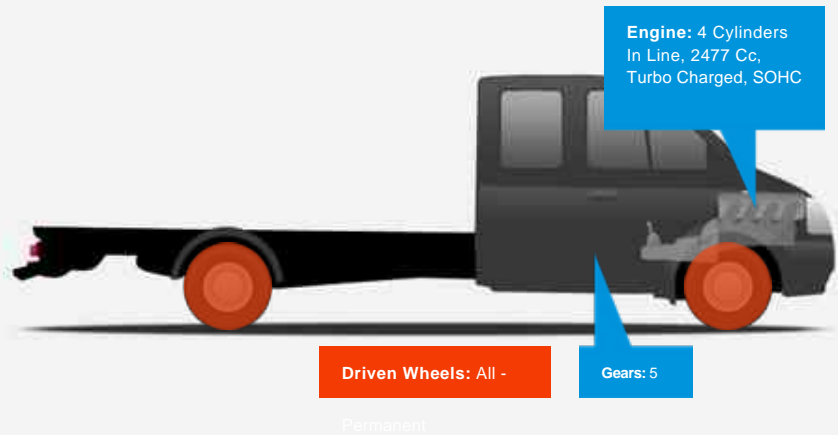

Performance & Engine