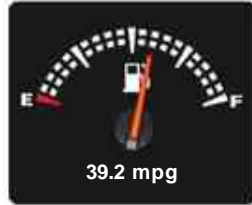

Mitsubishi L200 DI-D 4X4 BARBARIAN LB DCB

£13,990

General Info

Engine:	2.5 Diesel Manual
Price:	£13,990
Body Type:	4 Dr Pick-up
Owners:	3
Mileage:	38,000
Reg Date:	October 2013 (63)
Colour:	BROWN

Vehicle Features

Weights & Measures

*Including mirrors

Safety

NCAP Adult Rating: No Data
NCAP Child Rating: No Data
NCAP Pedestrian Rating: No Data
NCAP Safety Assist: No Data
NCAP Overall Rating: No Data

Fuel Economy

Running Costs

CO₂ emission figure (g/km)

VED band and CO₂

Combined

Extra Urban

Urban

No Data

Insurance & Security

Insurance Group
(1-20)