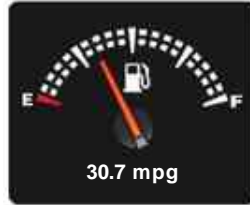

Mitsubishi L200 DI-D 4X4 BARBARIAN LB DCB

£13,990

General Info

Engine:	2.5 Diesel Manual
Price:	£13,990
Body Type:	4 Dr Pick-up
Owners:	3
Mileage:	38,000
Reg Date:	October 2013 (63)
Colour:	BROWN

Vehicle Features

Weights & Measures

*Including mirrors

Safety

NCAP Adult Rating: No Data
NCAP Child Rating: No Data
NCAP Pedestrian Rating: No Data
NCAP Safety Assist: No Data
NCAP Overall Rating: No Data

Fuel Economy

Running Costs

CO₂ emission figure (g/km)

VED band and CO₂

Combined

Extra Urban

Urban

No Data

Insurance & Security

Insurance Group
(1-20)