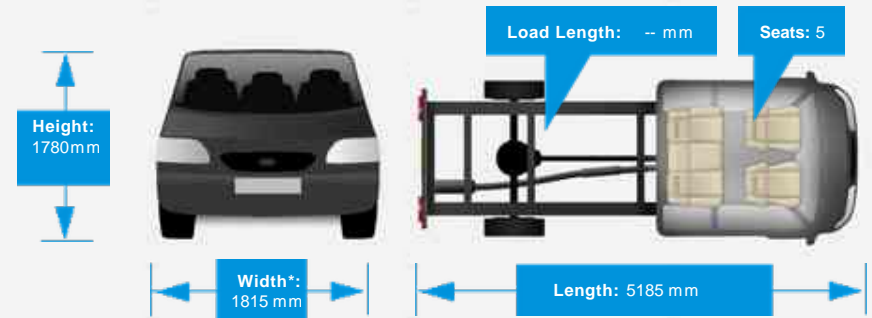

Weights & Measures

*Including mirrors

Safety

NCAP Adult Rating: No Data
NCAP Child Rating: No Data
NCAP Pedestrian Rating: No Data
NCAP Safety Assist: No Data
NCAP Overall Rating: No Data

Fuel Economy

Running Costs