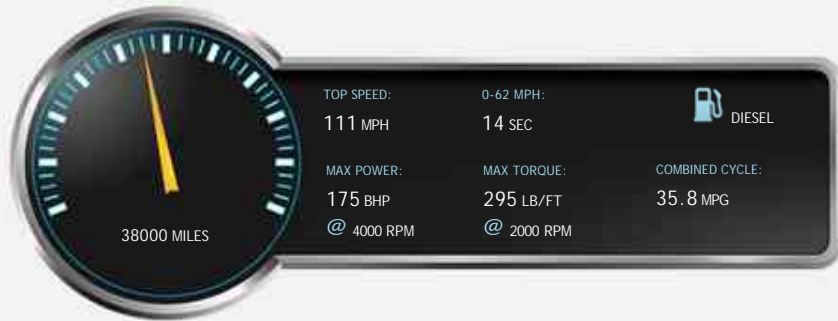

Performance & Engine